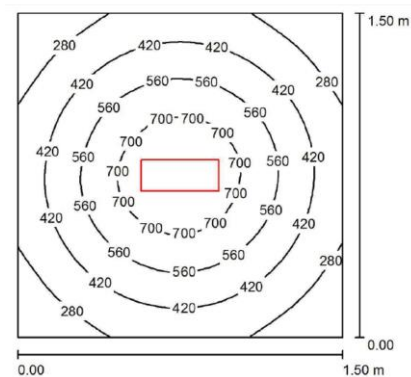

Mounting

NOTE: Installation Height: 1m