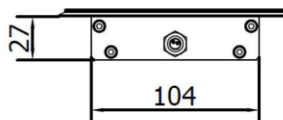

Mounting

NOTE: Installation Height: 1m