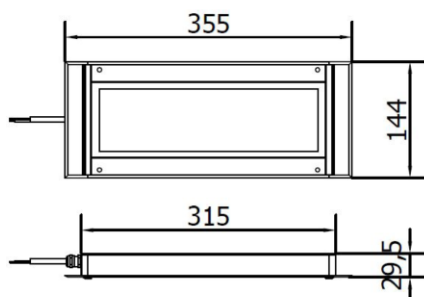

## PRODUCT FEATURES

<b>Power usage</b>	26,5 W
<b>Power supply</b>	24 Vdc
<b>Light source</b>	LED
<b>Electrical connection</b>	Cable 3 m (10 ft)
<b>Color temperature</b>	6500 K, CRI 80
<b>Luminous flux</b>	2400 lm
<b>Efficiency</b>	91 lm/W
<b>Light beam angle</b>	120°
<b>Housing</b>	Anodized aluminum
<b>Front protection</b>	Tempered glass
<b>Protection index</b>	IP67
<b>Impact resistance</b>	Ref EN60079-0:2012
<b>Operating temperature</b>	-20 °C to + 45 °C (-04 °F to +113 °F)
<b>Weight</b>	1,60 kg (3,53 lb)
<b>Agency approvals</b>	CE, RoHS, ATEX zone 2 & 22

## Mounting

**NOTE:** Installation Height: 1m