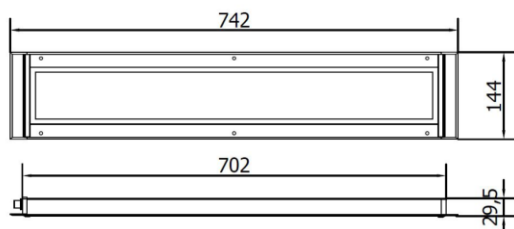

## PRODUCT FEATURES

<b>Power usage</b>	67 W
<b>Power supply</b>	24 Vdc
<b>Light source</b>	LED
<b>Electrical connection</b>	M12-A 4P Male
<b>Color temperature</b>	6500 K, CRI 80
<b>Luminous flux</b>	6150 lm
<b>Efficiency</b>	92 lm/W
<b>Light beam angle</b>	120°
<b>Housing</b>	Anodized aluminum
<b>Front protection</b>	Tempered glass
<b>Protection index</b>	IP67
<b>Impact resistance</b>	IK06
<b>Operating temperature</b>	-20 °C to + 45 °C (-04 °F to +113 °F)
<b>Weight</b>	3,30 kg (7,28 lb)
<b>Agency approvals</b>	CE, RoHS

## Mounting

**NOTE:** Installation Height: 1m