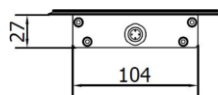

## PRODUCT FEATURES

<b>Power usage</b>	67 W
<b>Power supply</b>	24 Vdc
<b>Light source</b>	LED
<b>Electrical connection</b>	M12-A 4P Male
<b>Color temperature</b>	6500 K, CRI 80
<b>Luminous flux</b>	6150 lm
<b>Efficiency</b>	92 lm/W
<b>Light beam angle</b>	120°
<b>Housing</b>	Anodized aluminum
<b>Front protection</b>	Tempered glass
<b>Protection index</b>	IP67
<b>Impact resistance</b>	IK06
<b>Operating temperature</b>	-20 °C to + 45 °C (-04 °F to +113 °F)
<b>Weight</b>	3,30 kg (7,28 lb)
<b>Agency approvals</b>	CE, RoHS

## Mounting

**NOTE:** Installation Height: 1m