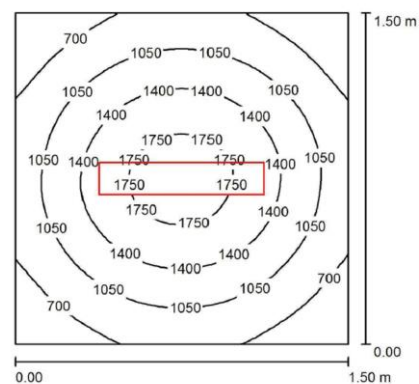

Mounting

NOTE: Installation Height: 1m