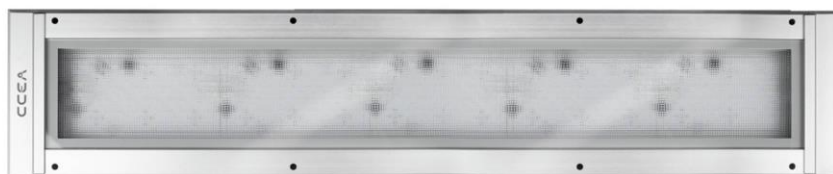

# AN0531S02 ANTARIO

## PRODUCT FEATURES

<b>Power usage</b>	67 W
<b>Power supply</b>	24 Vdc
<b>Light source</b>	LED
<b>Electrical connection</b>	M12-A 4P Male
<b>Color temperature</b>	6500 K, CRI 80
<b>Luminous flux</b>	6150 lm
<b>Efficiency</b>	92 lm/W
<b>Light beam angle</b>	120°
<b>Housing</b>	Anodized aluminum
<b>Front protection</b>	Tempered glass
<b>Protection index</b>	IP67
<b>Impact resistance</b>	IK06
<b>Operating temperature</b>	-20 °C to + 45 °C (-04 °F to +113 °F)
<b>Weight</b>	3,30 kg (7,28 lb)
<b>Agency approvals</b>	CE, RoHS

## Mounting

**NOTE:** Installation Height: 1m