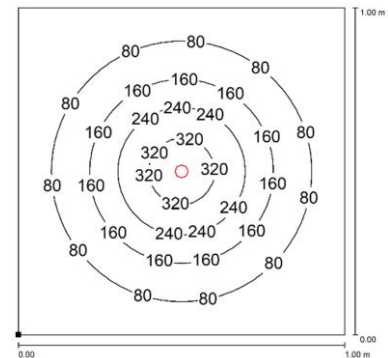

**PRODUCT FEATURES**

|                              |                                   |
|------------------------------|-----------------------------------|
| <b>Power usage</b>           | 3 W                               |
| <b>Power supply</b>          | 100-230 Vac with LED Driver       |
| <b>Light source</b>          | LED                               |
| <b>Electrical connection</b> | Cable 1.5m (5ft), Europlug        |
| <b>Color temperature</b>     | 5000K, CRI 80                     |
| <b>Luminous flux</b>         | 160 lm                            |
| <b>Efficiency</b>            | 53 lm/W                           |
| <b>Light beam angle</b>      | 25°                               |
| <b>Housing</b>               | Anodized aluminum                 |
| <b>Front protection</b>      | Tempered glass                    |
| <b>Protection index</b>      | IP65                              |
| <b>Impact resistance</b>     | IK06                              |
| <b>Operating temperature</b> | -20°C to + 45°C (-04°F to +113°F) |
| <b>Weight</b>                | 1,40 kg (3,09 lb)                 |
| <b>Agency approvals</b>      | CE,<br>RoHS                       |
| <b>Mounting</b>              | CLAMPO4, B02, SCREW               |