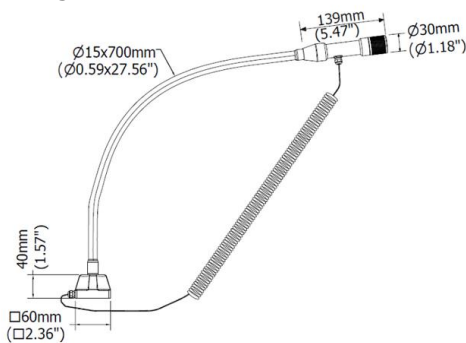

**PRODUCT FEATURES**

|                              |                                   |
|------------------------------|-----------------------------------|
| <b>Power usage</b>           | 3 W                               |
| <b>Power supply</b>          | 100-230 Vac with LED Driver       |
| <b>Light source</b>          | LED                               |
| <b>Electrical connection</b> | Cable 1.5m (5ft), Europlug        |
| <b>Color temperature</b>     | 5000K, CRI 80                     |
| <b>Luminous flux</b>         | 160 lm                            |
| <b>Efficiency</b>            | 53 lm/W                           |
| <b>Light beam angle</b>      | 25°                               |
| <b>Housing</b>               | Anodized aluminum                 |
| <b>Front protection</b>      | Tempered glass                    |
| <b>Protection index</b>      | IP65                              |
| <b>Impact resistance</b>     | IK06                              |
| <b>Operating temperature</b> | -20°C to + 45°C (-04°F to +113°F) |
| <b>Weight</b>                | 1,40 kg (3,09 lb)                 |
| <b>Agency approvals</b>      | CE,<br>RoHS                       |
| <b>Mounting</b>              | CLAMPO4, B02, SCREW               |

**NOTE:** Installation Height: 1m