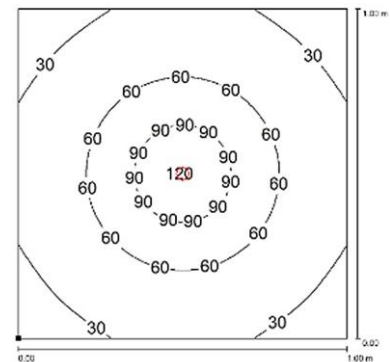

PRODUCT FEATURES

Power usage	3 W
Power supply	100-230 Vac with LED Driver
Light source	LED
Electrical connection	Cable 1.5m (5ft), Europlug
Color temperature	5000K, CRI 80
Luminous flux	110 lm
Efficiency	37 lm/W
Light beam angle	60°
Housing	Anodized aluminum
Front protection	Tempered glass
Protection index	IP65
Impact resistance	IK06
Operating temperature	-20°C to + 45°C (-04°F to +113°F)
Weight	1,40 kg (3,09 lb)
Agency approvals	CE, RoHS
Mounting	CLAMPO4, B02, SCREW

NOTE: Installation Height: 1m