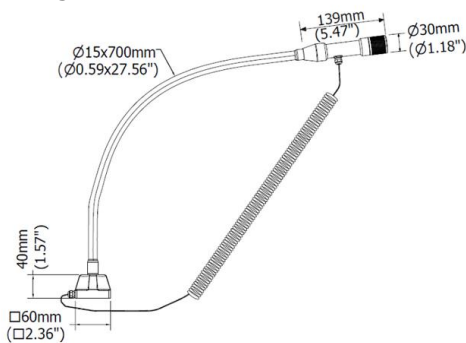

PRODUCT FEATURES

Power usage	3 W
Power supply	100-230 Vac with LED Driver
Light source	LED
Electrical connection	Cable 1.5m (5ft), Europlug
Color temperature	5000K, CRI 80
Luminous flux	110 lm
Efficiency	37 lm/W
Light beam angle	60°
Housing	Anodized aluminum
Front protection	Tempered glass
Protection index	IP65
Impact resistance	IK06
Operating temperature	-20°C to + 45°C (-04°F to +113°F)
Weight	1,40 kg (3,09 lb)
Agency approvals	CE, RoHS
Mounting	CLAMPO4, B02, SCREW

NOTE: Installation Height: 1m