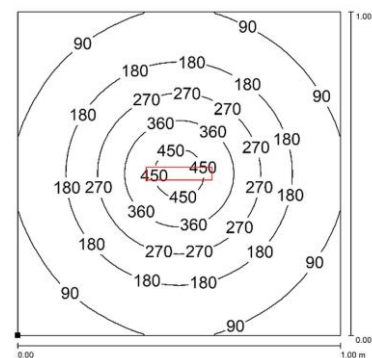

CA0121S04

COMPACT ALPHA

PRODUCT FEATURES

Power usage	6 W
Power supply	24 Vdc
Light source	LED
Electrical connection	Cable 3 m (10 ft)
Color temperature	5000K, CRI 80
Luminous flux	650 lm
Efficiency	108 lm/W
Light beam angle	30°
Housing	Anodized aluminum
Front protection	Tempered glass
Protection index	IP67 (compatible with NEMA TYPE 12)
Impact resistance	IK06
Operating temperature	-20°C to + 45°C (-04°F to +113°F)
Weight	0,55 kg (1,15 lb)
Agency approvals	cURus in compliance with UL2108, CSA C22.2, CE, RoHs
Mounting	CAFX01, B05

NOTE: Installation Height: 1m