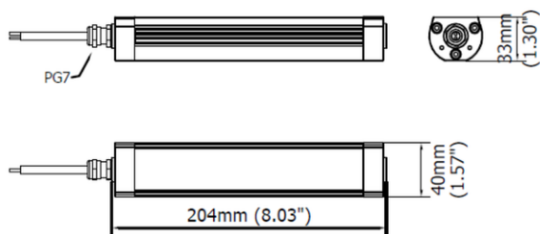

CA0121S04

COMPACT ALPHA

PRODUCT FEATURES

Power usage	6 W
Power supply	24 Vdc
Light source	LED
Electrical connection	Cable 3 m (10 ft)
Color temperature	5000K, CRI 80
Luminous flux	650 lm
Efficiency	108 lm/W
Light beam angle	30°
Housing	Anodized aluminum
Front protection	Tempered glass
Protection index	IP67 (compatible with NEMA TYPE 12)
Impact resistance	IK06
Operating temperature	-20°C to + 45°C (-04°F to +113°F)
Weight	0,55 kg (1,15 lb)
Agency approvals	cURus in compliance with UL2108, CSA C22.2, CE, RoHs
Mounting	CAFX01, B05

NOTE: Installation Height: 1m