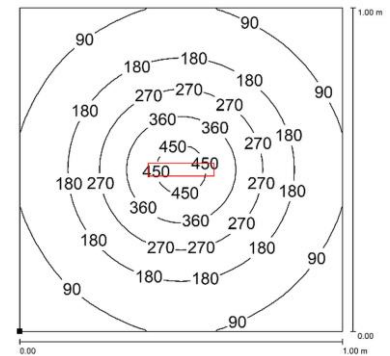

CA0121S05

COMPACT ALPHA

PRODUCT FEATURES

Power usage	6 W
Power supply	24 Vdc
Light source	LED
Electrical connection	Cable 3 m (10 ft)
Color temperature	5000K, CRI 80
Luminous flux	600 lm
Efficiency	100 lm/W
Light beam angle	90°
Housing	Anodized aluminum
Front protection	Tempered glass
Protection index	IP67 (compatible with NEMA TYPE 12)
Impact resistance	IK06
Operating temperature	-20°C to + 45°C (-04°F to +113°F)
Weight	0,55 kg (1,15 lb)
Agency approvals	cURus in compliance with UL2108, CSA C22.2, CE, RoHs
Mounting	CAFX01, B05

NOTE: Installation Height: 1m