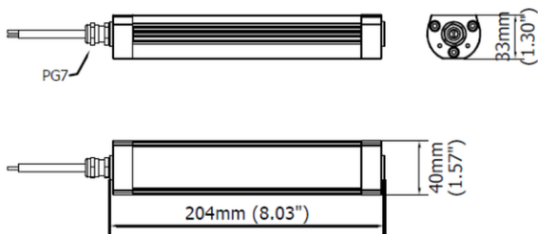

CA0121S05

COMPACT ALPHA

PRODUCT FEATURES

Power usage	6 W
Power supply	24 Vdc
Light source	LED
Electrical connection	Cable 3 m (10 ft)
Color temperature	5000K, CRI 80
Luminous flux	600 lm
Efficiency	100 lm/W
Light beam angle	90°
Housing	Anodized aluminum
Front protection	Tempered glass
Protection index	IP67 (compatible with NEMA TYPE 12)
Impact resistance	IK06
Operating temperature	-20°C to + 45°C (-04°F to +113°F)
Weight	0,55 kg (1,15 lb)
Agency approvals	cURus in compliance with UL2108, CSA C22.2, CE, RoHs
Mounting	CAFX01, B05

NOTE: Installation Height: 1m