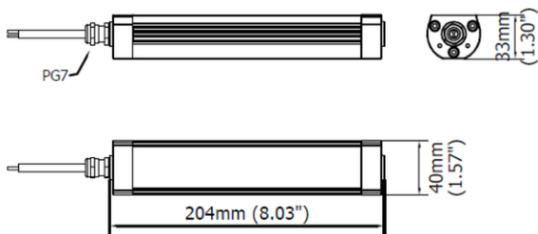

### PRODUCT FEATURES

<b>Power usage</b>	6 W
<b>Power supply</b>	24 Vdc
<b>Light source</b>	LED
<b>Electrical connection</b>	Cable 3 m (10 ft)
<b>Color temperature</b>	5000K, CRI 80
<b>Luminous flux</b>	550 lm
<b>Efficiency</b>	92 lm/W
<b>Light beam angle</b>	110°
<b>Housing</b>	Anodized aluminum
<b>Front protection</b>	Tempered glass
<b>Protection index</b>	IP67 (compatible with NEMA TYPE 12)
<b>Impact resistance</b>	IK06
<b>Operating temperature</b>	-20°C to + 45°C (-04°F to +113°F)
<b>Weight</b>	0,55 kg (1,15 lb)
<b>Agency approvals</b>	cURus in compliance with UL2108, CSA C22.2, CE, RoHs
<b>Mounting</b>	CAFX01, B05

**NOTE:** Installation Height: 1m