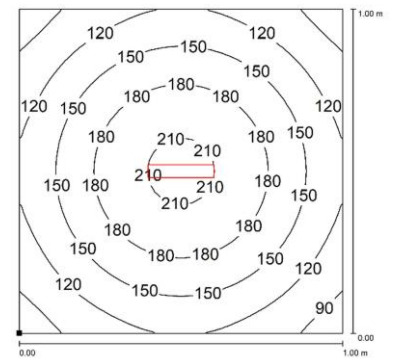

### PRODUCT FEATURES

<b>Power usage</b>	6 W
<b>Power supply</b>	24 Vdc
<b>Light source</b>	LED
<b>Electrical connection</b>	Cable 3 m (10 ft)
<b>Color temperature</b>	5000K, CRI 80
<b>Luminous flux</b>	550 lm
<b>Efficiency</b>	92 lm/W
<b>Light beam angle</b>	110°
<b>Housing</b>	Anodized aluminum
<b>Front protection</b>	Tempered glass
<b>Protection index</b>	IP67 (compatible with NEMA TYPE 12)
<b>Impact resistance</b>	IK06
<b>Operating temperature</b>	-20°C to + 45°C (-04°F to +113°F)
<b>Weight</b>	0,55 kg (1,15 lb)
<b>Agency approvals</b>	cURus in compliance with UL2108, CSA C22.2, CE, RoHs
<b>Mounting</b>	CAFX01, B05