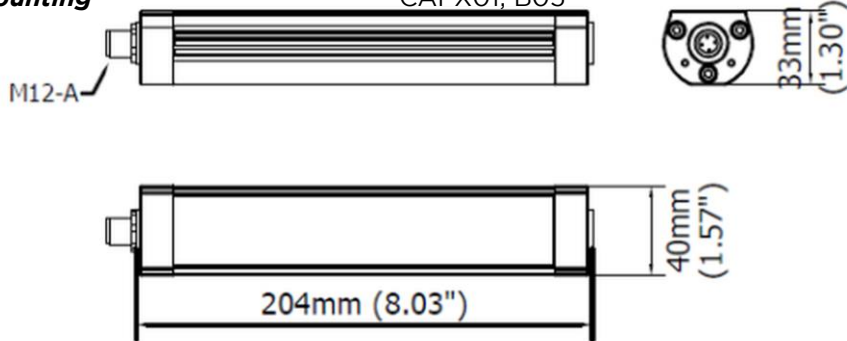

CA0121S07

COMPACT ALPHA

PRODUCT FEATURES

Power usage	6 W
Power supply	24 Vdc
Light source	LED
Electrical connection	M12-A 4P Male
Color temperature	5000K, CRI 80
Luminous flux	650 lm
Efficiency	108 lm/W
Light beam angle	30°
Housing	Anodized aluminum
Front protection	Tempered glass
Protection index	IP67 (compatible with NEMA TYPE 12)
Impact resistance	IK06
Operating temperature	-20°C to + 45°C (-04°F to +113°F)
Weight	0,40 kg (0,82 lb)
Agency approvals	cURus in compliance with UL2108, CSA C22.2, CE, RoHs

Mounting CAFX01, B05

NOTE: Installation Height: 1m