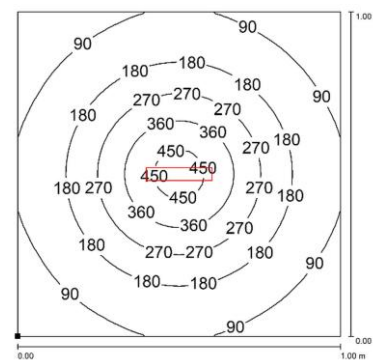

CA0121S07

COMPACT ALPHA

PRODUCT FEATURES

Power usage	6 W
Power supply	24 Vdc
Light source	LED
Electrical connection	M12-A 4P Male
Color temperature	5000K, CRI 80
Luminous flux	650 lm
Efficiency	108 lm/W
Light beam angle	30°
Housing	Anodized aluminum
Front protection	Tempered glass
Protection index	IP67 (compatible with NEMA TYPE 12)
Impact resistance	IK06
Operating temperature	-20°C to + 45°C (-04°F to +113°F)
Weight	0,40 kg (0,82 lb)
Agency approvals	cURus in compliance with UL2108, CSA C22.2, CE, RoHs

Mounting CAFX01, B05

NOTE: Installation Height: 1m