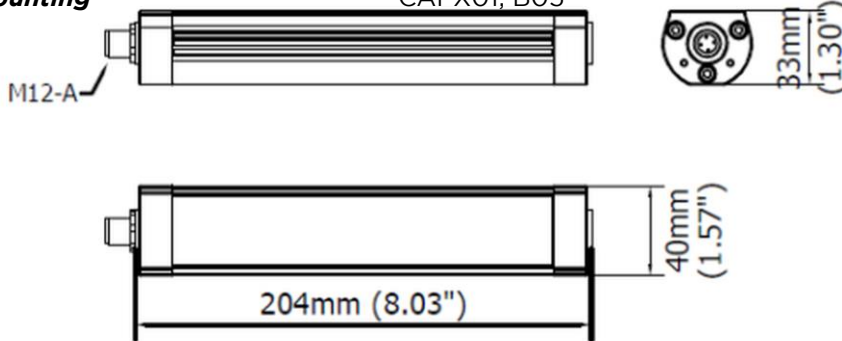

### PRODUCT FEATURES

<b>Power usage</b>	6 W
<b>Power supply</b>	24 Vdc
<b>Light source</b>	LED
<b>Electrical connection</b>	M12-A 4P Male
<b>Color temperature</b>	5000K, CRI 80
<b>Luminous flux</b>	600 lm
<b>Efficiency</b>	100 lm/W
<b>Light beam angle</b>	90°
<b>Housing</b>	Anodized aluminum
<b>Front protection</b>	Tempered glass
<b>Protection index</b>	IP67 (compatible with NEMA TYPE 12)
<b>Impact resistance</b>	IK06
<b>Operating temperature</b>	-20°C to + 45°C (-04°F to +113°F)
<b>Weight</b>	0,40 kg (0,82 lb)
<b>Agency approvals</b>	cURus in compliance with UL2108, CSA C22.2, CE, RoHs

**Mounting** CAFX01, B05

**NOTE:** Installation Height: 1m