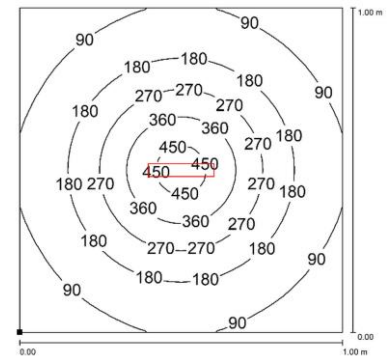

CA0121S08

COMPACT ALPHA

PRODUCT FEATURES

Power usage	6 W
Power supply	24 Vdc
Light source	LED
Electrical connection	M12-A 4P Male
Color temperature	5000K, CRI 80
Luminous flux	600 lm
Efficiency	100 lm/W
Light beam angle	90°
Housing	Anodized aluminum
Front protection	Tempered glass
Protection index	IP67 (compatible with NEMA TYPE 12)
Impact resistance	IK06
Operating temperature	-20°C to + 45°C (-04°F to +113°F)
Weight	0,40 kg (0,82 lb)
Agency approvals	cURus in compliance with UL2108, CSA C22.2, CE, RoHs

Mounting CAFX01, B05

NOTE: Installation Height: 1m