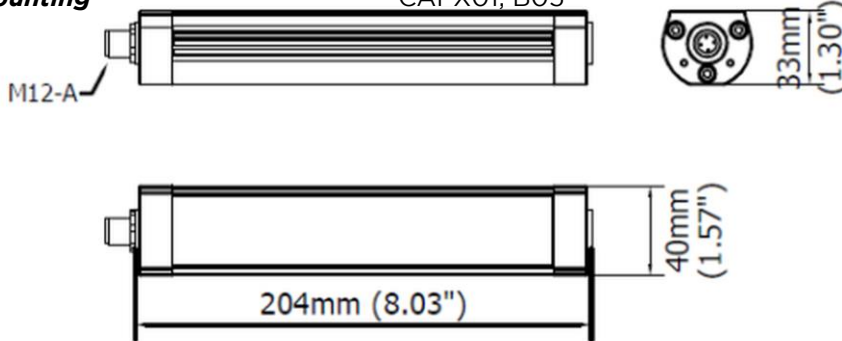

CA0121S09

COMPACT ALPHA

PRODUCT FEATURES

Power usage	6 W
Power supply	24 Vdc
Light source	LED
Electrical connection	M12-A 4P Male
Color temperature	5000K, CRI 80
Luminous flux	550 lm
Efficiency	92 lm/W
Light beam angle	110°
Housing	Anodized aluminum
Front protection	Tempered glass
Protection index	IP67 (compatible with NEMA TYPE 12)
Impact resistance	IK06
Operating temperature	-20°C to + 45°C (-04°F to +113°F)
Weight	0,40 kg (0,82 lb)
Agency approvals	cURus in compliance with UL2108, CSA C22.2, CE, RoHs

Mounting CAFX01, B05

NOTE: Installation Height: 1m