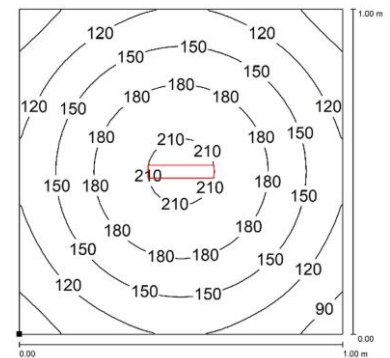

CA0121S09

COMPACT ALPHA

PRODUCT FEATURES

Power usage	6 W
Power supply	24 Vdc
Light source	LED
Electrical connection	M12-A 4P Male
Color temperature	5000K, CRI 80
Luminous flux	550 lm
Efficiency	92 lm/W
Light beam angle	110°
Housing	Anodized aluminum
Front protection	Tempered glass
Protection index	IP67 (compatible with NEMA TYPE 12)
Impact resistance	IK06
Operating temperature	-20°C to + 45°C (-04°F to +113°F)
Weight	0,40 kg (0,82 lb)
Agency approvals	cURus in compliance with UL2108, CSA C22.2, CE, RoHs

Mounting CAFX01, B05

NOTE: Installation Height: 1m