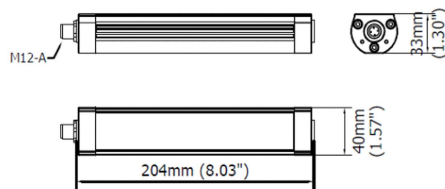

Model: COMPACT-ALPHA CA0121S11 - TECHNICAL FEATURES

Agency Approval

RoHS

Wattage	6W
Power supply	22-40 Vdc
Special features	PWM interface for dimming and flashing
Light source	Mid-Power Energy efficiency Category A/A+/A++
Life Span	60 000 h L70 **
Electrical Service	M12-A 4P Male
Color temperature	5000 K -CRI 85
Luminous flux	~ 650 lm @ 39" (1 m) high
Efficiency	108 lumen/W
Light beam angle	30°
Luminaire Body	Whole Anodized Aluminum
Front Shield	Hardened glass
Protection rates	IP67
Impact resistance	IK06
Operating temperature	-20°C to + 45°C (-04°F to +113°F)
Weight	0.82 lb (0.40kg)
Agency approvals	cURus in compliance with UL2108, CSA C22.2, CE, RoHS

Mounting CAFX02, Side mounting Brackets B05, Magnet

DIMENSIONS

EFFICIENCY

MEASUREMENT@ 39 Inch (1 meter) high