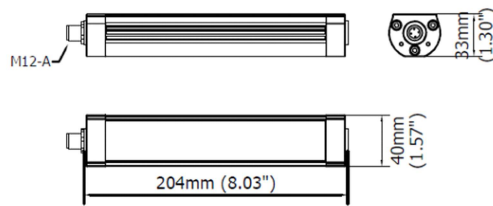

Model: COMPACT-ALPHA CA0121S12 - TECHNICAL FEATURES

Agency Approval

RoHS

Wattage	6W
Power supply	22-40 Vdc
Special features	PWM interface for dimming and flashing
Light source	Mid-Power Energy efficiency Category A/A+/A++
Life Span	60 000 h L70 **
Electrical Service	M12-A 4P Male
Color temperature	5000 K -CRI 85
Luminous flux	~ 600 lm @ 39" (1 m) high
Efficiency	100 lumen/W
Light beam angle	90°
Luminaire Body	Whole Anodized Aluminum
Front Shield	Hardened glass
Protection rates	IP67
Impact resistance	IK06
Operating temperature	-20°C to + 45°C (-04°F to +113°F)
Weight	0.82 lb (0.40kg)
Agency approvals	cURus in compliance with UL2108, CSA C22.2, CE, RoHS

Mounting CAFX02, Side mounting Brackets B05, Magnet

DIMENSIONS

EFFICIENCY

MEASUREMENT@ 39 Inch (1 meter) high