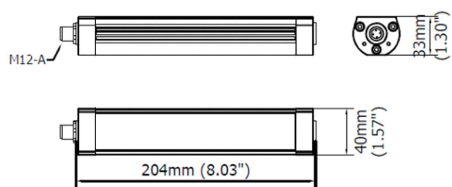

Model: COMPACT-ALPHA CA0121S13 - TECHNICAL FEATURES

<p>Agency Approval</p>   	Wattage	6W
	Power supply	22-40 Vdc
	Special features	PWM interface for dimming and flashing
	Light source	Mid-Power Energy efficiency Category A/A+/A++
	Life Span	60 000 h L70 **
	Electrical Service	M12-A 4P Male
	Color temperature	5000 K -CRI 85
	Luminous flux	~ 550 lm @ 39" (1 m) high
	Efficiency	92 lumen/W
	Light beam angle	110°
	Luminaire Body	Whole Anodized Aluminum
	Front Shield	Hardened glass
	Protection rates	IP67
	Impact resistance	IK06
	Operating temperature	-20°C to + 45°C (-04°F to +113°F)
Weight	0.82 lb (0.40kg)	
Agency approvals	cURus in compliance with UL2108, CSA C22.2, CE, RoHS	

Mounting CAFX02, Side mounting Brackets B05, Magnet

DIMENSIONS

EFFICIENCY

MEASUREMENT@ 39 Inch (1 meter) high