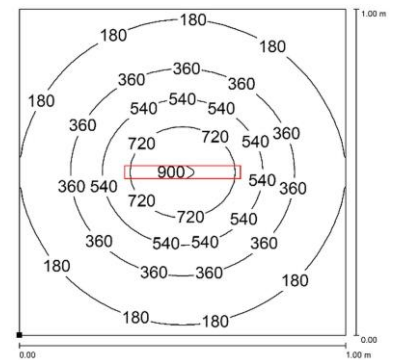

CA0221S04

COMPACT ALPHA

PRODUCT FEATURES

Power usage	12 W
Power supply	24 Vdc
Light source	LED
Electrical connection	Cable 3 m (10 ft)
Color temperature	5000K, CRI 80
Luminous flux	1300 lm
Efficiency	108 lm/W
Light beam angle	30°
Housing	Anodized aluminum
Front protection	Tempered glass
Protection index	IP67 (compatible with NEMA TYPE 12)
Impact resistance	IK06
Operating temperature	-20°C to + 45°C (-04°F to +113°F)
Weight	0,75 kg (1,65 lb)
Agency approvals	cURus in compliance with UL2108, CSA C22.2, CE, RoHs
Mounting	CAFX01, B05