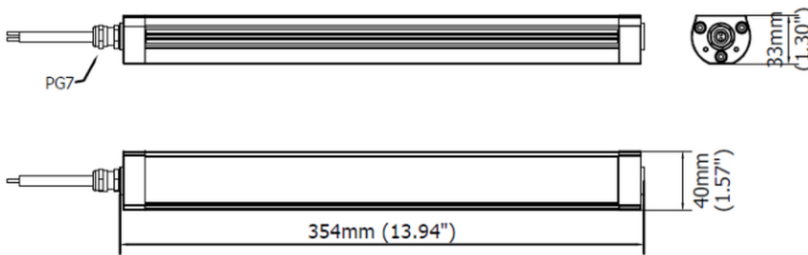

CA0221S04

COMPACT ALPHA

PRODUCT FEATURES

Power usage	12 W
Power supply	24 Vdc
Light source	LED
Electrical connection	Cable 3 m (10 ft)
Color temperature	5000K, CRI 80
Luminous flux	1300 lm
Efficiency	108 lm/W
Light beam angle	30°
Housing	Anodized aluminum
Front protection	Tempered glass
Protection index	IP67 (compatible with NEMA TYPE 12)
Impact resistance	IK06
Operating temperature	-20°C to + 45°C (-04°F to +113°F)
Weight	0,75 kg (1,65 lb)
Agency approvals	cURus in compliance with UL2108, CSA C22.2, CE, RoHs
Mounting	CAFX01, B05

NOTE: Installation Height: 1m