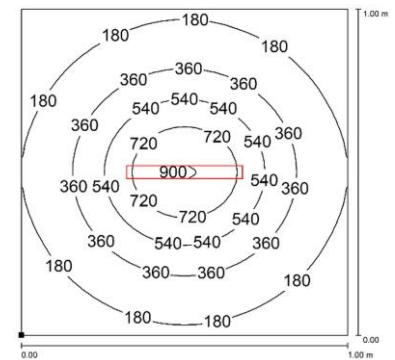

CA0221S05

COMPACT ALPHA

PRODUCT FEATURES

Power usage	12 W
Power supply	24 Vdc
Light source	LED
Electrical connection	Cable 3 m (10 ft)
Color temperature	5000K, CRI 80
Luminous flux	1200 lm
Efficiency	100 lm/W
Light beam angle	90°
Housing	Anodized aluminum
Front protection	Tempered glass
Protection index	IP67 (compatible with NEMA TYPE 12)
Impact resistance	IK06
Operating temperature	-20°C to + 45°C (-04°F to +113°F)
Weight	0,75 kg (1,65 lb)
Agency approvals	cURus in compliance with UL2108, CSA C22.2, CE, RoHs
Mounting	CAFX01, B05