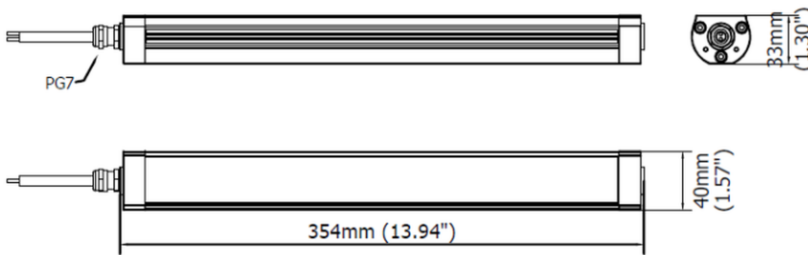

CA0221S05

COMPACT ALPHA

PRODUCT FEATURES

Power usage	12 W
Power supply	24 Vdc
Light source	LED
Electrical connection	Cable 3 m (10 ft)
Color temperature	5000K, CRI 80
Luminous flux	1200 lm
Efficiency	100 lm/W
Light beam angle	90°
Housing	Anodized aluminum
Front protection	Tempered glass
Protection index	IP67 (compatible with NEMA TYPE 12)
Impact resistance	IK06
Operating temperature	-20°C to + 45°C (-04°F to +113°F)
Weight	0,75 kg (1,65 lb)
Agency approvals	cURus in compliance with UL2108, CSA C22.2, CE, RoHs
Mounting	CAFX01, B05

NOTE: Installation Height: 1m