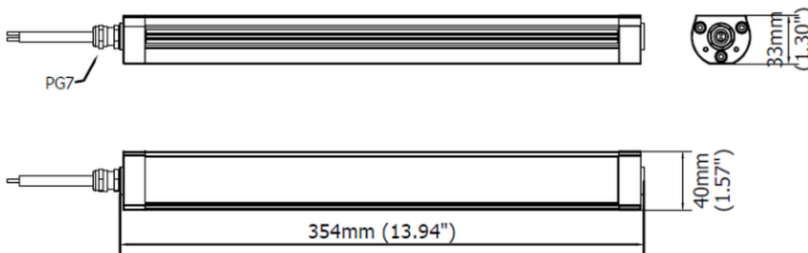

### PRODUCT FEATURES

<b>Power usage</b>	12 W
<b>Power supply</b>	24 Vdc
<b>Light source</b>	LED
<b>Electrical connection</b>	Cable 3 m (10 ft)
<b>Color temperature</b>	5000K, CRI 80
<b>Luminous flux</b>	1100 lm
<b>Efficiency</b>	92 lm/W
<b>Light beam angle</b>	110°
<b>Housing</b>	Anodized aluminum
<b>Front protection</b>	Tempered glass
<b>Protection index</b>	IP67 (compatible with NEMA TYPE 12)
<b>Impact resistance</b>	IK06
<b>Operating temperature</b>	-20°C to + 45°C (-04°F to +113°F)
<b>Weight</b>	0,75 kg (1,65 lb)
<b>Agency approvals</b>	cURus in compliance with UL2108, CSA C22.2, CE, RoHs
<b>Mounting</b>	CAFX01, B05

**NOTE:** Installation Height: 1m