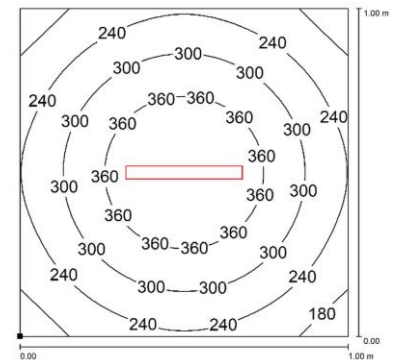

### PRODUCT FEATURES

<b>Power usage</b>	12 W
<b>Power supply</b>	24 Vdc
<b>Light source</b>	LED
<b>Electrical connection</b>	Cable 3 m (10 ft)
<b>Color temperature</b>	5000K, CRI 80
<b>Luminous flux</b>	1100 lm
<b>Efficiency</b>	92 lm/W
<b>Light beam angle</b>	110°
<b>Housing</b>	Anodized aluminum
<b>Front protection</b>	Tempered glass
<b>Protection index</b>	IP67 (compatible with NEMA TYPE 12)
<b>Impact resistance</b>	IK06
<b>Operating temperature</b>	-20°C to + 45°C (-04°F to +113°F)
<b>Weight</b>	0,75 kg (1,65 lb)
<b>Agency approvals</b>	cURus in compliance with UL2108, CSA C22.2, CE, RoHs
<b>Mounting</b>	CAFX01, B05