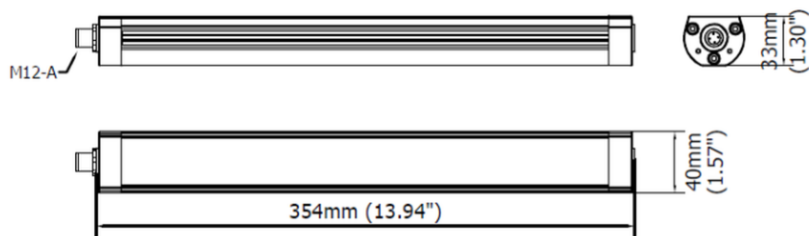

### PRODUCT FEATURES

<b>Power usage</b>	12 W
<b>Power supply</b>	24 Vdc
<b>Light source</b>	LED
<b>Electrical connection</b>	M12-A 4P Male
<b>Color temperature</b>	5000K, CRI 80
<b>Luminous flux</b>	1300 lm
<b>Efficiency</b>	108 lm/W
<b>Light beam angle</b>	30°
<b>Housing</b>	Anodized aluminum
<b>Front protection</b>	Tempered glass
<b>Protection index</b>	IP67 (compatible with NEMA TYPE 12)
<b>Impact resistance</b>	IK06
<b>Operating temperature</b>	-20°C to + 45°C (-04°F to +113°F)
<b>Weight</b>	0,60 kg (1,30 lb)
<b>Agency approvals</b>	cURus in compliance with UL2108, CSA C22.2, CE, RoHs
<b>Mounting</b>	CAFX01, B05

**NOTE:** Installation Height: 1m