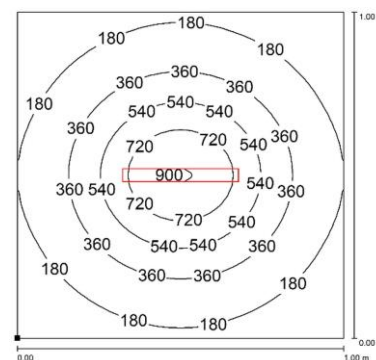

### PRODUCT FEATURES

<b>Power usage</b>	12 W
<b>Power supply</b>	24 Vdc
<b>Light source</b>	LED
<b>Electrical connection</b>	M12-A 4P Male
<b>Color temperature</b>	5000K, CRI 80
<b>Luminous flux</b>	1300 lm
<b>Efficiency</b>	108 lm/W
<b>Light beam angle</b>	30°
<b>Housing</b>	Anodized aluminum
<b>Front protection</b>	Tempered glass
<b>Protection index</b>	IP67 (compatible with NEMA TYPE 12)
<b>Impact resistance</b>	IK06
<b>Operating temperature</b>	-20°C to + 45°C (-04°F to +113°F)
<b>Weight</b>	0,60 kg (1,30 lb)
<b>Agency approvals</b>	cURus in compliance with UL2108, CSA C22.2, CE, RoHs
<b>Mounting</b>	CAFX01, B05