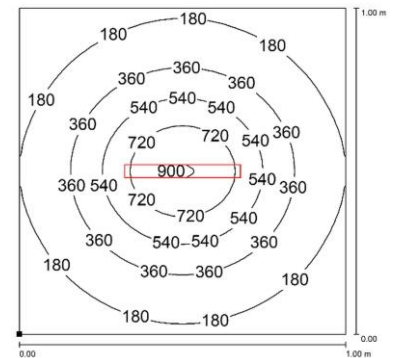

CA0221S08

COMPACT ALPHA

PRODUCT FEATURES

Power usage	12 W
Power supply	24 Vdc
Light source	LED
Electrical connection	M12-A 4P Male
Color temperature	5000K, CRI 80
Luminous flux	1200 lm
Efficiency	100 lm/W
Light beam angle	90°
Housing	Anodized aluminum
Front protection	Tempered glass
Protection index	IP67 (compatible with NEMA TYPE 12)
Impact resistance	IK06
Operating temperature	-20°C to + 45°C (-04°F to +113°F)
Weight	0,60 kg (1,32 lb)
Agency approvals	cURus in compliance with UL2108, CSA C22.2, CE, RoHs
Mounting	CAFX01, B05

NOTE: Installation Height: 1m