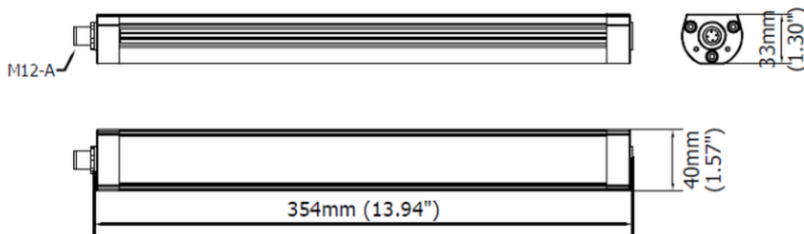

CA0221S08

COMPACT ALPHA

PRODUCT FEATURES

Power usage	12 W
Power supply	24 Vdc
Light source	LED
Electrical connection	M12-A 4P Male
Color temperature	5000K, CRI 80
Luminous flux	1200 lm
Efficiency	100 lm/W
Light beam angle	90°
Housing	Anodized aluminum
Front protection	Tempered glass
Protection index	IP67 (compatible with NEMA TYPE 12)
Impact resistance	IK06
Operating temperature	-20°C to + 45°C (-04°F to +113°F)
Weight	0,60 kg (1,32 lb)
Agency approvals	cURus in compliance with UL2108, CSA C22.2, CE, RoHs
Mounting	CAFX01, B05

NOTE: Installation Height: 1m