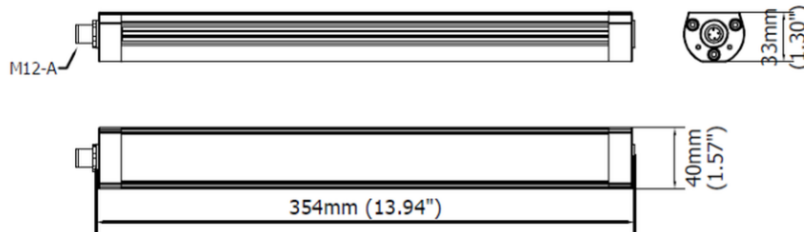

### PRODUCT FEATURES

<b>Power usage</b>	12 W
<b>Power supply</b>	24 Vdc
<b>Light source</b>	LED
<b>Electrical connection</b>	M12-A 4P Male
<b>Color temperature</b>	5000K, CRI 80
<b>Luminous flux</b>	1100 lm
<b>Efficiency</b>	92 lm/W
<b>Light beam angle</b>	110°
<b>Housing</b>	Anodized aluminum
<b>Front protection</b>	Tempered glass
<b>Protection index</b>	IP67 (compatible with NEMA TYPE 12)
<b>Impact resistance</b>	IK06
<b>Operating temperature</b>	-20°C to + 45°C (-04°F to +113°F)
<b>Weight</b>	0,60 kg (1,30 lb)
<b>Agency approvals</b>	cURus in compliance with UL2108, CSA C22.2, CE, RoHs
<b>Mounting</b>	CAFX01, B05

**NOTE:** Installation Height: 1m