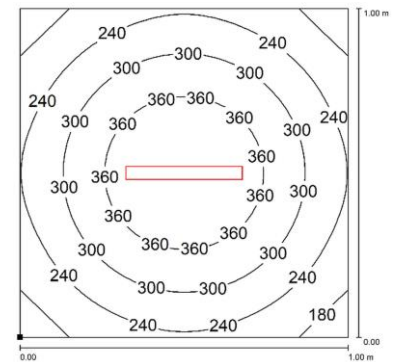

### PRODUCT FEATURES

<b>Power usage</b>	12 W
<b>Power supply</b>	24 Vdc
<b>Light source</b>	LED
<b>Electrical connection</b>	M12-A 4P Male
<b>Color temperature</b>	5000K, CRI 80
<b>Luminous flux</b>	1100 lm
<b>Efficiency</b>	92 lm/W
<b>Light beam angle</b>	110°
<b>Housing</b>	Anodized aluminum
<b>Front protection</b>	Tempered glass
<b>Protection index</b>	IP67 (compatible with NEMA TYPE 12)
<b>Impact resistance</b>	IK06
<b>Operating temperature</b>	-20°C to + 45°C (-04°F to +113°F)
<b>Weight</b>	0,60 kg (1,30 lb)
<b>Agency approvals</b>	cURus in compliance with UL2108, CSA C22.2, CE, RoHs
<b>Mounting</b>	CAFX01, B05