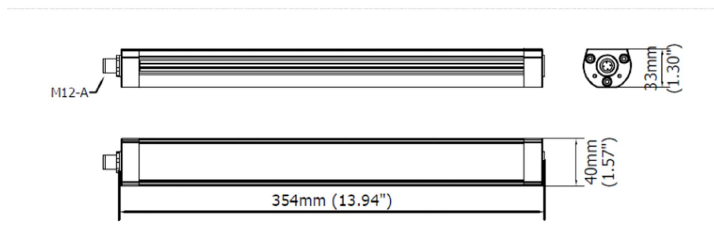

Model: COMPACT-ALPHA CA0221S12 - TECHNICAL FEATURES

Agency Approval   	Wattage	12W
	Power supply	22-40 Vdc
	Special features	PWM interface for dimming and flashing
	Light source	Mid-Power Energy efficiency Category A/A+/A++
	Life Span	60 000 h L70 **
	Electrical Service	M12-A 4P Male
	Color temperature	5000 K -CRI 85
	Luminous flux	~ 1200 lm @ 39" (1 m) high
	Efficiency	100 lumen/W
	Light beam angle	90°
	Luminaire Body	Whole Anodized Aluminum
	Front Shield	Hardened glass
	Protection rates	IP67
	Impact resistance	IK06
	Operating temperature	-20°C to + 45°C (-04°F to +113°F)
Weight	1.30 lb (0.60kg)	
Agency approvals	cURus in compliance with UL2108, CSA C22.2, CE, RoHS	

Mounting CAFX02, Side mounting Brackets B05, Magnet

DIMENSIONS

EFFICIENCY

MEASUREMENT@ 39 Inch (1 meter) high