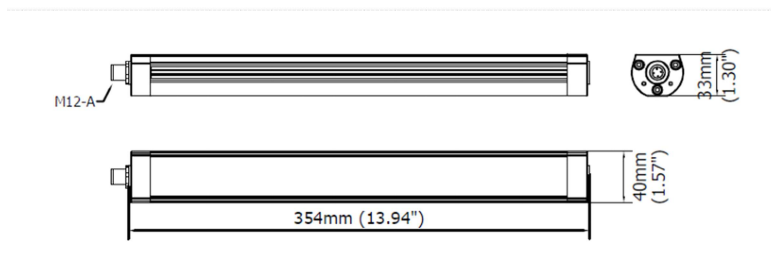

**Model: COMPACT-ALPHA CA0221S13 - TECHNICAL FEATURES**

Agency Approval

RoHS

<b>Wattage</b>	<b>12W</b>
<b>Power supply</b>	22-40 Vdc
<b>Special features</b>	PWM interface for dimming and flashing
<b>Light source</b>	Mid-Power Energy efficiency Category A/A+/A++
<b>Life Span</b>	60 000 h L70 **
<b>Electrical Service</b>	M12-A 4P Male
<b>Color temperature</b>	5000 K -CRI 85
<b>Luminous flux</b>	~ 1100 lm @ 39" (1 m) high
<b>Efficiency</b>	92 lumen/W
<b>Light beam angle</b>	110°
<b>Luminaire Body</b>	Whole Anodized Aluminum
<b>Front Shield</b>	Hardened glass
<b>Protection rates</b>	IP67
<b>Impact resistance</b>	IK06
<b>Operating temperature</b>	-20°C to + 45°C (-04°F to +113°F)
<b>Weight</b>	1.30 lb (0.60kg)
<b>Agency approvals</b>	cURus in compliance with UL2108, CSA C22.2, CE, RoHS

**Mounting**

CAFX02, Side mounting Brackets

B05, Magnet

**DIMENSIONS**

**EFFICIENCY**

MEASUREMENT@ 39 Inch (1 meter) high