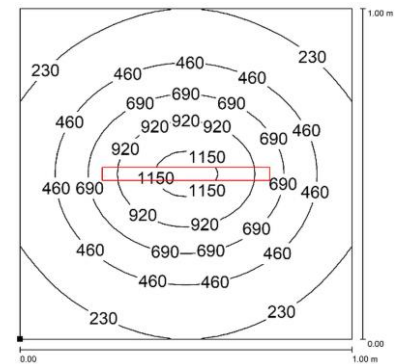

### PRODUCT FEATURES

<b>Power usage</b>	18 W
<b>Power supply</b>	24 Vdc
<b>Light source</b>	LED
<b>Electrical connection</b>	Cable 3 m (10 ft)
<b>Color temperature</b>	5000K, CRI 80
<b>Luminous flux</b>	1950 lm
<b>Efficiency</b>	108 lm/W
<b>Light beam angle</b>	30°
<b>Housing</b>	Anodized aluminum
<b>Front protection</b>	Tempered glass
<b>Protection index</b>	IP67 (compatible with NEMA TYPE 12)
<b>Impact resistance</b>	IK06
<b>Operating temperature</b>	-20°C to + 45°C (-04°F to +113°F)
<b>Weight</b>	1,00 kg (2,20 lb)
<b>Agency approvals</b>	cURus in compliance with UL2108, CSA C22.2, CE, RoHs
<b>Mounting</b>	CAFX01, B05