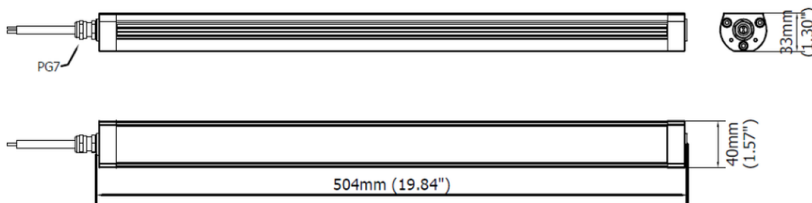

### PRODUCT FEATURES

<b>Power usage</b>	18 W
<b>Power supply</b>	24 Vdc
<b>Light source</b>	LED
<b>Electrical connection</b>	Cable 3 m (10 ft)
<b>Color temperature</b>	5000K, CRI 80
<b>Luminous flux</b>	1950 lm
<b>Efficiency</b>	108 lm/W
<b>Light beam angle</b>	30°
<b>Housing</b>	Anodized aluminum
<b>Front protection</b>	Tempered glass
<b>Protection index</b>	IP67 (compatible with NEMA TYPE 12)
<b>Impact resistance</b>	IK06
<b>Operating temperature</b>	-20°C to + 45°C (-04°F to +113°F)
<b>Weight</b>	1,00 kg (2,20 lb)
<b>Agency approvals</b>	cURus in compliance with UL2108, CSA C22.2, CE, RoHs
<b>Mounting</b>	CAFX01, B05

**NOTE:** Installation Height: 1m