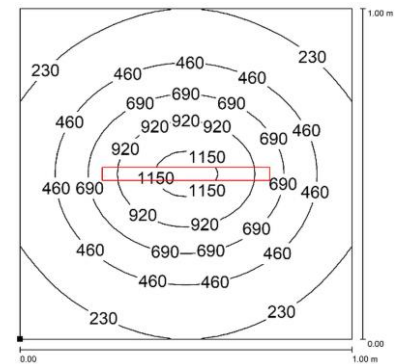

CA0321S05

COMPACT ALPHA

PRODUCT FEATURES

Power usage	18 W
Power supply	24 Vdc
Light source	LED
Electrical connection	Cable 3 m (10 ft)
Color temperature	5000K, CRI 80
Luminous flux	1800 lm
Efficiency	100 lm/W
Light beam angle	90°
Housing	Anodized aluminum
Front protection	Tempered glass
Protection index	IP67 (compatible with NEMA TYPE 12)
Impact resistance	IK06
Operating temperature	-20°C to + 45°C (-04°F to +113°F)
Weight	1,00 kg (2,20 lb)
Agency approvals	cURus in compliance with UL2108, CSA C22.2, CE, RoHs
Mounting	CAFX01, B05