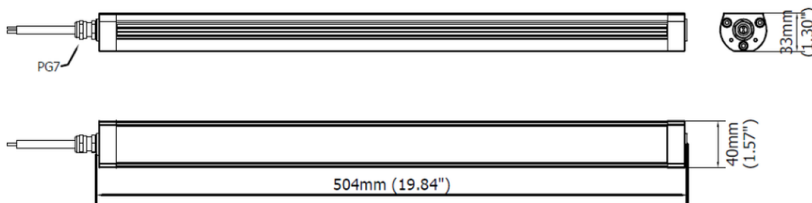

CA0321S05

COMPACT ALPHA

PRODUCT FEATURES

Power usage	18 W
Power supply	24 Vdc
Light source	LED
Electrical connection	Cable 3 m (10 ft)
Color temperature	5000K, CRI 80
Luminous flux	1800 lm
Efficiency	100 lm/W
Light beam angle	90°
Housing	Anodized aluminum
Front protection	Tempered glass
Protection index	IP67 (compatible with NEMA TYPE 12)
Impact resistance	IK06
Operating temperature	-20°C to + 45°C (-04°F to +113°F)
Weight	1,00 kg (2,20 lb)
Agency approvals	cURus in compliance with UL2108, CSA C22.2, CE, RoHs
Mounting	CAFX01, B05

NOTE: Installation Height: 1m