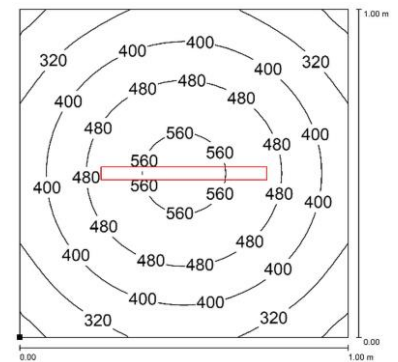

### PRODUCT FEATURES

<b>Power usage</b>	18 W
<b>Power supply</b>	24 Vdc
<b>Light source</b>	LED
<b>Electrical connection</b>	Cable 3 m (10 ft)
<b>Color temperature</b>	5000K, CRI 80
<b>Luminous flux</b>	1650 lm
<b>Efficiency</b>	92 lm/W
<b>Light beam angle</b>	110°
<b>Housing</b>	Anodized aluminum
<b>Front protection</b>	Tempered glass
<b>Protection index</b>	IP67 (compatible with NEMA TYPE 12)
<b>Impact resistance</b>	IK06
<b>Operating temperature</b>	-20°C to + 45°C (-04°F to +113°F)
<b>Weight</b>	1,00 kg (2,20 lb)
<b>Agency approvals</b>	cURus in compliance with UL2108, CSA C22.2, CE, RoHs
<b>Mounting</b>	CAFX01, B05