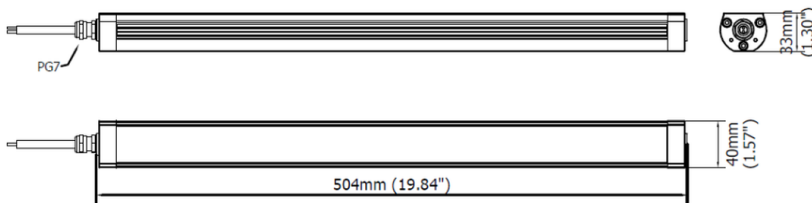

### PRODUCT FEATURES

<b>Power usage</b>	18 W
<b>Power supply</b>	24 Vdc
<b>Light source</b>	LED
<b>Electrical connection</b>	Cable 3 m (10 ft)
<b>Color temperature</b>	5000K, CRI 80
<b>Luminous flux</b>	1650 lm
<b>Efficiency</b>	92 lm/W
<b>Light beam angle</b>	110°
<b>Housing</b>	Anodized aluminum
<b>Front protection</b>	Tempered glass
<b>Protection index</b>	IP67 (compatible with NEMA TYPE 12)
<b>Impact resistance</b>	IK06
<b>Operating temperature</b>	-20°C to + 45°C (-04°F to +113°F)
<b>Weight</b>	1,00 kg (2,20 lb)
<b>Agency approvals</b>	cURus in compliance with UL2108, CSA C22.2, CE, RoHs
<b>Mounting</b>	CAFX01, B05

**NOTE:** Installation Height: 1m