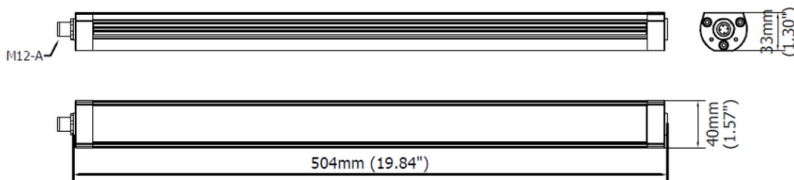

### PRODUCT FEATURES

<b>Power usage</b>	18 W
<b>Power supply</b>	24 Vdc
<b>Light source</b>	LED
<b>Electrical connection</b>	M12-A 4P Male
<b>Color temperature</b>	5000K, CRI 80
<b>Luminous flux</b>	1950 lm
<b>Efficiency</b>	108 lm/W
<b>Light beam angle</b>	30°
<b>Housing</b>	Anodized aluminum
<b>Front protection</b>	Tempered glass
<b>Protection index</b>	IP67 (compatible with NEMA TYPE 12)
<b>Impact resistance</b>	IK06
<b>Operating temperature</b>	-20°C to + 45°C (-04°F to +113°F)
<b>Weight</b>	0,85 kg (1,85 lb)
<b>Agency approvals</b>	cURus in compliance with UL2108, CSA C22.2, CE, RoHs
<b>Mounting</b>	CAFX01, B05

**NOTE:** Installation Height: 1m