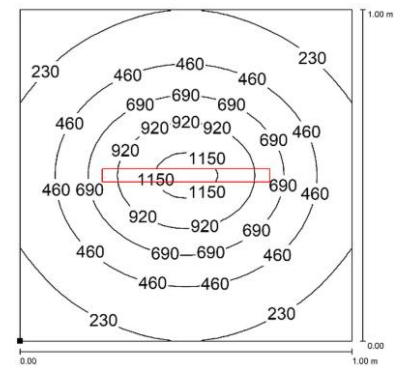

### PRODUCT FEATURES

<b>Power usage</b>	18 W
<b>Power supply</b>	24 Vdc
<b>Light source</b>	LED
<b>Electrical connection</b>	M12-A 4P Male
<b>Color temperature</b>	5000K, CRI 80
<b>Luminous flux</b>	1950 lm
<b>Efficiency</b>	108 lm/W
<b>Light beam angle</b>	30°
<b>Housing</b>	Anodized aluminum
<b>Front protection</b>	Tempered glass
<b>Protection index</b>	IP67 (compatible with NEMA TYPE 12)
<b>Impact resistance</b>	IK06
<b>Operating temperature</b>	-20°C to + 45°C (-04°F to +113°F)
<b>Weight</b>	0,85 kg (1,85 lb)
<b>Agency approvals</b>	cURus in compliance with UL2108, CSA C22.2, CE, RoHs
<b>Mounting</b>	CAFX01, B05