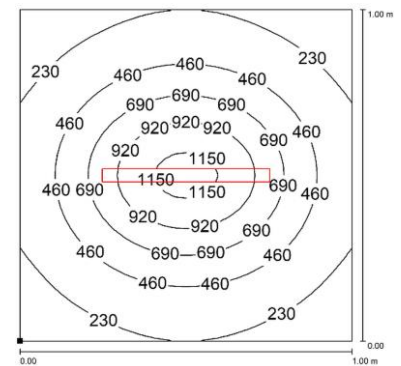

### PRODUCT FEATURES

<b>Power usage</b>	18 W
<b>Power supply</b>	24 Vdc
<b>Light source</b>	LED
<b>Electrical connection</b>	M12-A 4P Male
<b>Color temperature</b>	5000K, CRI 80
<b>Luminous flux</b>	1800 lm
<b>Efficiency</b>	100 lm/W
<b>Light beam angle</b>	90°
<b>Housing</b>	Anodized aluminum
<b>Front protection</b>	Tempered glass
<b>Protection index</b>	IP67 (compatible with NEMA TYPE 12)
<b>Impact resistance</b>	IK06
<b>Operating temperature</b>	-20°C to + 45°C (-04°F to +113°F)
<b>Weight</b>	0,85 kg (1,85 lb)
<b>Agency approvals</b>	cURus in compliance with UL2108, CSA C22.2, CE, RoHs
<b>Mounting</b>	CAFX01, B05