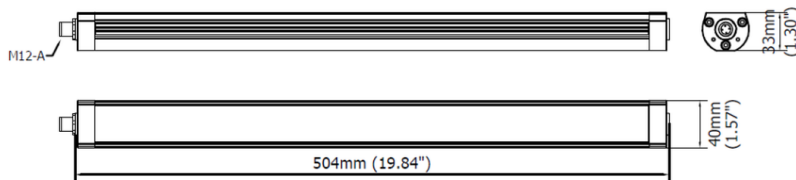

### PRODUCT FEATURES

<b>Power usage</b>	18 W
<b>Power supply</b>	24 Vdc
<b>Light source</b>	LED
<b>Electrical connection</b>	M12-A 4P Male
<b>Color temperature</b>	5000K, CRI 80
<b>Luminous flux</b>	1800 lm
<b>Efficiency</b>	100 lm/W
<b>Light beam angle</b>	90°
<b>Housing</b>	Anodized aluminum
<b>Front protection</b>	Tempered glass
<b>Protection index</b>	IP67 (compatible with NEMA TYPE 12)
<b>Impact resistance</b>	IK06
<b>Operating temperature</b>	-20°C to + 45°C (-04°F to +113°F)
<b>Weight</b>	0,85 kg (1,85 lb)
<b>Agency approvals</b>	cURus in compliance with UL2108, CSA C22.2, CE, RoHs
<b>Mounting</b>	CAFX01, B05

**NOTE:** Installation Height: 1m