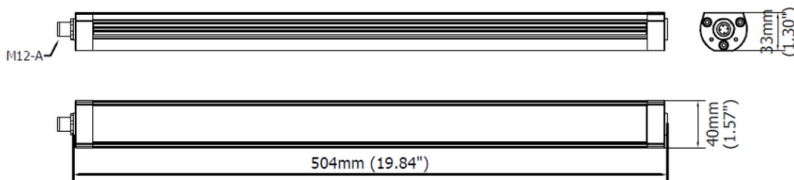

### PRODUCT FEATURES

<b>Power usage</b>	18 W
<b>Power supply</b>	24 Vdc
<b>Light source</b>	LED
<b>Electrical connection</b>	M12-A 4P Male
<b>Color temperature</b>	5000K, CRI 80
<b>Luminous flux</b>	1650 lm
<b>Efficiency</b>	92 lm/W
<b>Light beam angle</b>	110°
<b>Housing</b>	Anodized aluminum
<b>Front protection</b>	Tempered glass
<b>Protection index</b>	IP67 (compatible with NEMA TYPE 12)
<b>Impact resistance</b>	IK06
<b>Operating temperature</b>	-20°C to + 45°C (-04°F to +113°F)
<b>Weight</b>	0,85 kg (1,85 lb)
<b>Agency approvals</b>	cURus in compliance with UL2108, CSA C22.2, CE, RoHs
<b>Mounting</b>	CAFX01, B05

**NOTE:** Installation Height: 1m