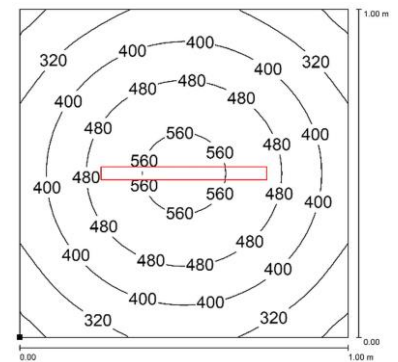

### PRODUCT FEATURES

<b>Power usage</b>	18 W
<b>Power supply</b>	24 Vdc
<b>Light source</b>	LED
<b>Electrical connection</b>	M12-A 4P Male
<b>Color temperature</b>	5000K, CRI 80
<b>Luminous flux</b>	1650 lm
<b>Efficiency</b>	92 lm/W
<b>Light beam angle</b>	110°
<b>Housing</b>	Anodized aluminum
<b>Front protection</b>	Tempered glass
<b>Protection index</b>	IP67 (compatible with NEMA TYPE 12)
<b>Impact resistance</b>	IK06
<b>Operating temperature</b>	-20°C to + 45°C (-04°F to +113°F)
<b>Weight</b>	0,85 kg (1,85 lb)
<b>Agency approvals</b>	cURus in compliance with UL2108, CSA C22.2, CE, RoHs
<b>Mounting</b>	CAFX01, B05