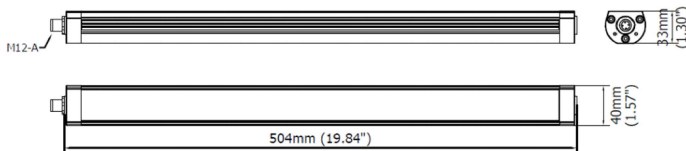

Model: COMPACT-ALPHA CA0321S11 - TECHNICAL FEATURES

<p>Agency Approval</p>  	Wattage	18W
	Power supply	22-40 Vdc
	Special features	PWM interface for dimming and flashing
	Light source	Mid-Power Energy Efficiency Category A/A+/A++
	Life Span	60 000 h L70 **
	Electrical Service	M12-A 4P Male
	Color temperature	5000 K -CRI 85
	Luminous flux	~ 1950 lm @ 39" (1 m) high
	Efficiency	108 lumen/W
	Light beam angle	30°
	Luminaire Body	Whole Anodized Aluminum
	Front Shield	Hardened glass
	Protection rates	IP67
	Impact resistance	IK06
Operating temperature	-20°C to + 45°C (-04°F to +113°F)	
Weight	1.85 lb (0.85kg)	
Agency approvals	cURus in compliance with UL2108, CSA C22.2, CE, RoHS	

Mounting CAFX02, Side mounting Brackets B05, Magnet

DIMENSIONS

EFFICIENCY

MEASUREMENT@ 39 Inch (1 meter) high