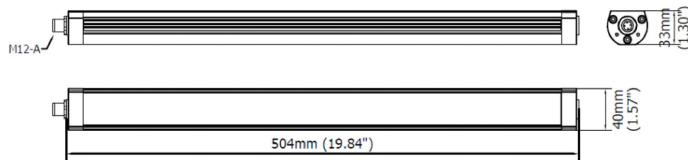

Model: COMPACT-ALPHA CA0321S12 - TECHNICAL FEATURES

Agency Approval  	Wattage	18W
	Power supply	22-40 Vdc
	Special features	PWM interface for dimming and flashing
	Light source	Mid-Power Energy efficiency Category A/A+/A++
	Life Span	60 000 h L70 **
	Electrical Service	M12-A 4P Male
	Color temperature	5000 K -CRI 85
	Luminous flux	~ 1800 lm @ 39" (1 m) high
	Efficiency	100 lumen/W
	Light beam angle	90°
	Luminaire Body	Whole Anodized Aluminum
	Front Shield	Hardened glass
	Protection rates	IP67
	Impact resistance	IK06
	Operating temperature	-20°C to + 45°C (-04°F to +113°F)
Weight	1.85 lb (0.85kg)	
Agency approvals	cURus in compliance with UL2108, CSA C22.2, CE, RoHS	

Mounting CAFX02, Side mounting Brackets B05, Magnet

DIMENSIONS

EFFICIENCY

MEASUREMENT@ 39 Inch (1 meter) high