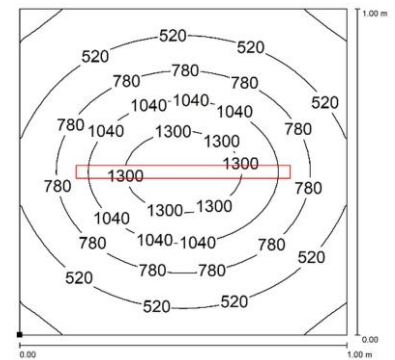

CA0421S04

COMPACT ALPHA

PRODUCT FEATURES

Power usage	24 W
Power supply	24 Vdc
Light source	LED
Electrical connection	Cable 3 m (10 ft)
Color temperature	5000K, CRI 80
Luminous flux	2600 lm
Efficiency	108 lm/W
Light beam angle	30°
Housing	Anodized aluminum
Front protection	Tempered glass
Protection index	IP67 (compatible with NEMA TYPE 12)
Impact resistance	IK06
Operating temperature	-20°C to + 45°C (-04°F to +113°F)
Weight	1,30 kg (2,87 lb)
Agency approvals	cURus in compliance with UL2108, CSA C22.2, CE, RoHs
Mounting	CAFX01, B05