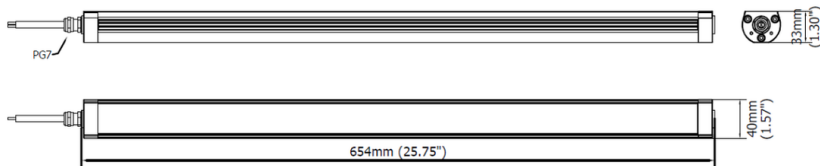

CA0421S04

COMPACT ALPHA

PRODUCT FEATURES

Power usage	24 W
Power supply	24 Vdc
Light source	LED
Electrical connection	Cable 3 m (10 ft)
Color temperature	5000K, CRI 80
Luminous flux	2600 lm
Efficiency	108 lm/W
Light beam angle	30°
Housing	Anodized aluminum
Front protection	Tempered glass
Protection index	IP67 (compatible with NEMA TYPE 12)
Impact resistance	IK06
Operating temperature	-20°C to + 45°C (-04°F to +113°F)
Weight	1,30 kg (2,87 lb)
Agency approvals	cURus in compliance with UL2108, CSA C22.2, CE, RoHs
Mounting	CAFX01, B05

NOTE: Installation Height: 1m