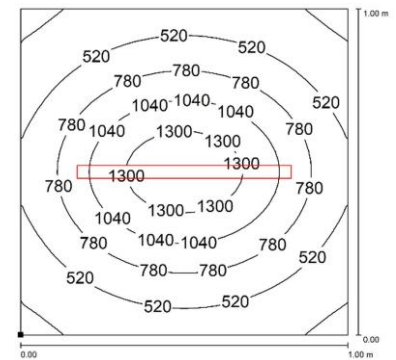

CA0421S05

COMPACT ALPHA

PRODUCT FEATURES

Power usage	24 W
Power supply	24 Vdc
Light source	LED
Electrical connection	Cable 3 m (10 ft)
Color temperature	5000K, CRI 80
Luminous flux	2400 lm
Efficiency	100 lm/W
Light beam angle	90°
Housing	Anodized aluminum
Front protection	Tempered glass
Protection index	IP67 (compatible with NEMA TYPE 12)
Impact resistance	IK06
Operating temperature	-20°C to + 45°C (-04°F to +113°F)
Weight	1,30 kg (2,87 lb)
Agency approvals	cURus in compliance with UL2108, CSA C22.2, CE, RoHs
Mounting	CAFX01, B05