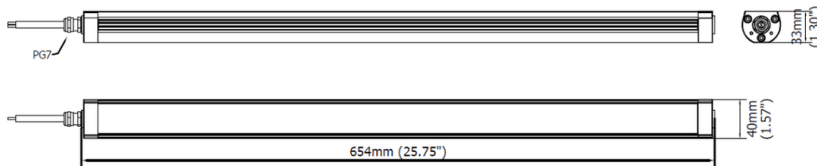

CA0421S05

COMPACT ALPHA

PRODUCT FEATURES

Power usage	24 W
Power supply	24 Vdc
Light source	LED
Electrical connection	Cable 3 m (10 ft)
Color temperature	5000K, CRI 80
Luminous flux	2400 lm
Efficiency	100 lm/W
Light beam angle	90°
Housing	Anodized aluminum
Front protection	Tempered glass
Protection index	IP67 (compatible with NEMA TYPE 12)
Impact resistance	IK06
Operating temperature	-20°C to + 45°C (-04°F to +113°F)
Weight	1,30 kg (2,87 lb)
Agency approvals	cURus in compliance with UL2108, CSA C22.2, CE, RoHs
Mounting	CAFX01, B05

NOTE: Installation Height: 1m