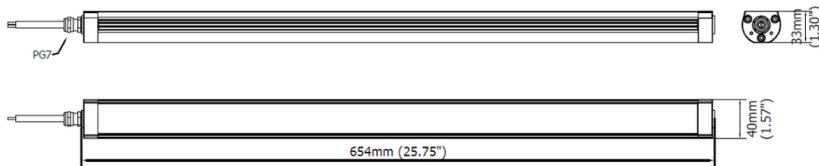

CA0421S06

COMPACT ALPHA

PRODUCT FEATURES

Power usage	24 W
Power supply	24 Vdc
Light source	LED
Electrical connection	Cable 3 m (10 ft)
Color temperature	5000K, CRI 80
Luminous flux	2200 lm
Efficiency	92 lm/W
Light beam angle	110°
Housing	Anodized aluminum
Front protection	Tempered glass
Protection index	IP67 (compatible with NEMA TYPE 12)
Impact resistance	IK06
Operating temperature	-20°C to + 45°C (-04°F to +113°F)
Weight	1,25 kg (2,76 lb)
Agency approvals	cURus in compliance with UL2108, CSA C22.2, CE, RoHs
Mounting	CAFX01, B05

NOTE: Installation Height: 1m