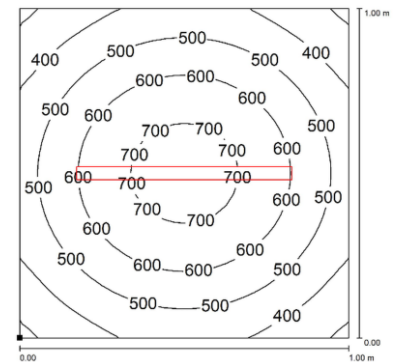

CA0421S06

COMPACT ALPHA

PRODUCT FEATURES

Power usage	24 W
Power supply	24 Vdc
Light source	LED
Electrical connection	Cable 3 m (10 ft)
Color temperature	5000K, CRI 80
Luminous flux	2200 lm
Efficiency	92 lm/W
Light beam angle	110°
Housing	Anodized aluminum
Front protection	Tempered glass
Protection index	IP67 (compatible with NEMA TYPE 12)
Impact resistance	IK06
Operating temperature	-20°C to + 45°C (-04°F to +113°F)
Weight	1,25 kg (2,76 lb)
Agency approvals	cURus in compliance with UL2108, CSA C22.2, CE, RoHs
Mounting	CAFX01, B05