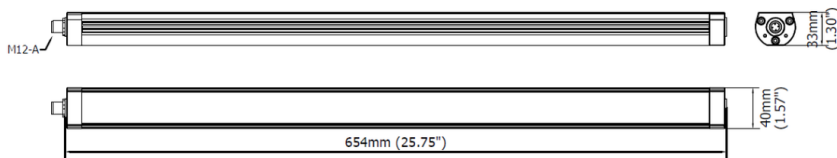

### PRODUCT FEATURES

<b>Power usage</b>	24 W
<b>Power supply</b>	24 Vdc
<b>Light source</b>	LED
<b>Electrical connection</b>	M12-A 4P Male
<b>Color temperature</b>	5000K, CRI 80
<b>Luminous flux</b>	2600 lm
<b>Efficiency</b>	108 lm/W
<b>Light beam angle</b>	30°
<b>Housing</b>	Anodized aluminum
<b>Front protection</b>	Tempered glass
<b>Protection index</b>	IP67 (compatible with NEMA TYPE 12)
<b>Impact resistance</b>	IK06
<b>Operating temperature</b>	-20°C to + 45°C (-04°F to +113°F)
<b>Weight</b>	1,10 kg (2,38 lb)
<b>Agency approvals</b>	cURus in compliance with UL2108, CSA C22.2, CE, RoHs
<b>Mounting</b>	CAFX01, B05

**NOTE:** Installation Height: 1m