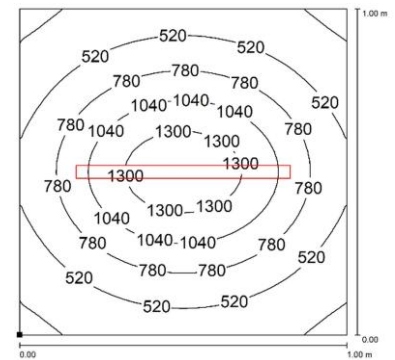

### PRODUCT FEATURES

<b>Power usage</b>	24 W
<b>Power supply</b>	24 Vdc
<b>Light source</b>	LED
<b>Electrical connection</b>	M12-A 4P Male
<b>Color temperature</b>	5000K, CRI 80
<b>Luminous flux</b>	2600 lm
<b>Efficiency</b>	108 lm/W
<b>Light beam angle</b>	30°
<b>Housing</b>	Anodized aluminum
<b>Front protection</b>	Tempered glass
<b>Protection index</b>	IP67 (compatible with NEMA TYPE 12)
<b>Impact resistance</b>	IK06
<b>Operating temperature</b>	-20°C to + 45°C (-04°F to +113°F)
<b>Weight</b>	1,10 kg (2,38 lb)
<b>Agency approvals</b>	cURus in compliance with UL2108, CSA C22.2, CE, RoHs
<b>Mounting</b>	CAFX01, B05