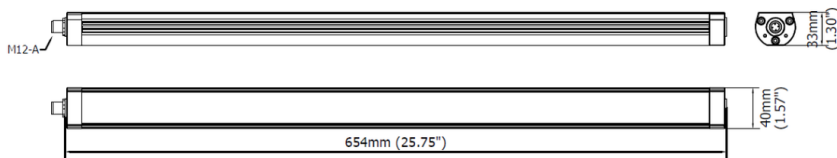

CA0421S08

COMPACT ALPHA

PRODUCT FEATURES

Power usage	24 W
Power supply	24 Vdc
Light source	LED
Electrical connection	M12-A 4P Male
Color temperature	5000K, CRI 80
Luminous flux	2400 lm
Efficiency	100 lm/W
Light beam angle	90°
Housing	Anodized aluminum
Front protection	Tempered glass
Protection index	IP67 (compatible with NEMA TYPE 12)
Impact resistance	IK06
Operating temperature	-20°C to + 45°C (-04°F to +113°F)
Weight	1,10 kg (2,38 lb)
Agency approvals	cURus in compliance with UL2108, CSA C22.2, CE, RoHs
Mounting	CAFX01, B05

NOTE: Installation Height: 1m