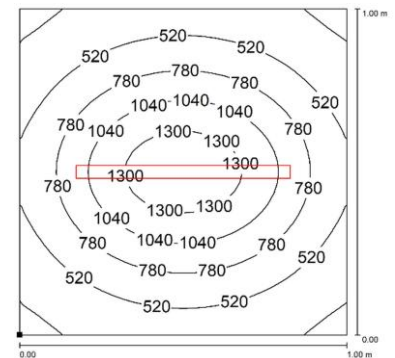

CA0421S08

COMPACT ALPHA

PRODUCT FEATURES

Power usage	24 W
Power supply	24 Vdc
Light source	LED
Electrical connection	M12-A 4P Male
Color temperature	5000K, CRI 80
Luminous flux	2400 lm
Efficiency	100 lm/W
Light beam angle	90°
Housing	Anodized aluminum
Front protection	Tempered glass
Protection index	IP67 (compatible with NEMA TYPE 12)
Impact resistance	IK06
Operating temperature	-20°C to + 45°C (-04°F to +113°F)
Weight	1,10 kg (2,38 lb)
Agency approvals	cURus in compliance with UL2108, CSA C22.2, CE, RoHs
Mounting	CAFX01, B05

NOTE: Installation Height: 1m