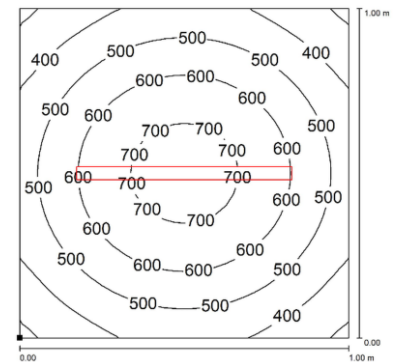

### PRODUCT FEATURES

<b>Power usage</b>	24 W
<b>Power supply</b>	24 Vdc
<b>Light source</b>	LED
<b>Electrical connection</b>	M12-A 4P Male
<b>Color temperature</b>	5000K, CRI 80
<b>Luminous flux</b>	2200 lm
<b>Efficiency</b>	92 lm/W
<b>Light beam angle</b>	110°
<b>Housing</b>	Anodized aluminum
<b>Front protection</b>	Tempered glass
<b>Protection index</b>	IP67 (compatible with NEMA TYPE 12)
<b>Impact resistance</b>	IK06
<b>Operating temperature</b>	-20°C to + 45°C (-04°F to +113°F)
<b>Weight</b>	1,10 kg (2,37 lb)
<b>Agency approvals</b>	cURus in compliance with UL2108, CSA C22.2, CE, RoHs
<b>Mounting</b>	CAFX01, B05