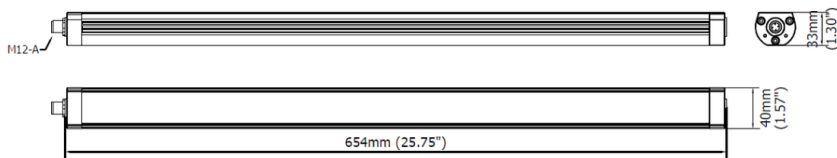

### PRODUCT FEATURES

<b>Power usage</b>	24 W
<b>Power supply</b>	24 Vdc
<b>Light source</b>	LED
<b>Electrical connection</b>	M12-A 4P Male
<b>Color temperature</b>	5000K, CRI 80
<b>Luminous flux</b>	2200 lm
<b>Efficiency</b>	92 lm/W
<b>Light beam angle</b>	110°
<b>Housing</b>	Anodized aluminum
<b>Front protection</b>	Tempered glass
<b>Protection index</b>	IP67 (compatible with NEMA TYPE 12)
<b>Impact resistance</b>	IK06
<b>Operating temperature</b>	-20°C to + 45°C (-04°F to +113°F)
<b>Weight</b>	1,10 kg (2,37 lb)
<b>Agency approvals</b>	cURus in compliance with UL2108, CSA C22.2, CE, RoHs
<b>Mounting</b>	CAFX01, B05

**NOTE:** Installation Height: 1m