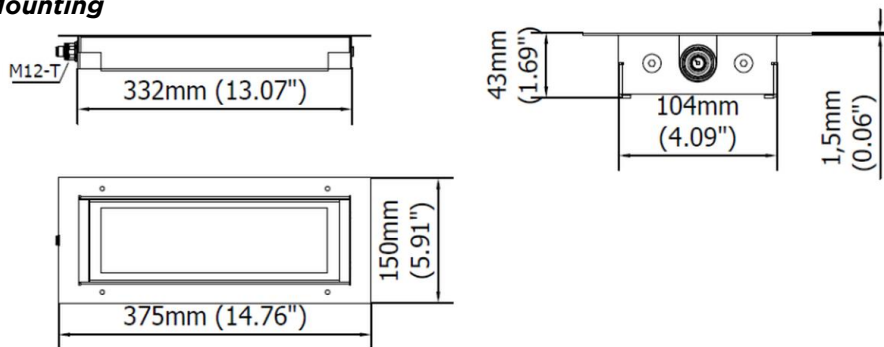

PRODUCT FEATURES

Power usage	26,5 W
Power supply	24 Vdc
Light source	LED
Electrical connection	M12-T 4P Male
Color temperature	5000K, CRI 80
Luminous flux	2400 lm
Efficiency	91 lm/W
Light beam angle	120°
Housing	Anodized aluminum
Front protection	Tempered glass
Protection index	IP67 (compatible with NEMA TYPE 12)
Impact resistance	IK06
Operating temperature	-20°C to + 45°C (-04°F to +113°F)
Weight	1,70 kg (3,75 lb)
Agency approvals	cURus in compliance with UL2108, CSA C22.2, CE, RoHs

Mounting

NOTE: Installation Height: 1m