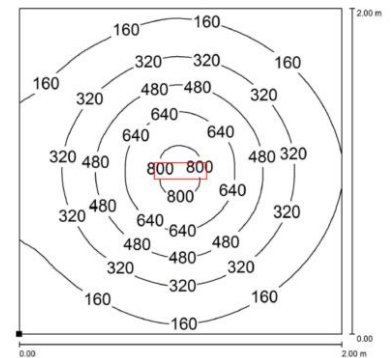

PRODUCT FEATURES

Power usage	26,5 W
Power supply	24 Vdc
Light source	LED
Electrical connection	M12-T 4P Male
Color temperature	5000K, CRI 80
Luminous flux	2400 lm
Efficiency	91 lm/W
Light beam angle	120°
Housing	Anodized aluminum
Front protection	Tempered glass
Protection index	IP67 (compatible with NEMA TYPE 12)
Impact resistance	IK06
Operating temperature	-20°C to + 45°C (-04°F to +113°F)
Weight	1,70 kg (3,75 lb)
Agency approvals	cURus in compliance with UL2108, CSA C22.2, CE, RoHs

Mounting

NOTE: Installation Height: 1m