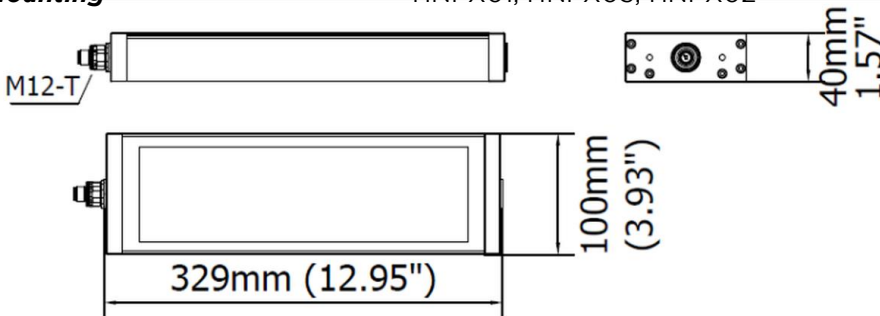

### PRODUCT FEATURES

<b>Power usage</b>	26,5 W
<b>Power supply</b>	24 Vdc
<b>Light source</b>	LED
<b>Electrical connection</b>	M12-T 4P Male
<b>Color temperature</b>	5000K, CRI 80
<b>Luminous flux</b>	2400 lm
<b>Efficiency</b>	91 lm/W
<b>Light beam angle</b>	120°
<b>Housing</b>	Anodized aluminum
<b>Front protection</b>	Tempered glass
<b>Protection index</b>	IP67 (compatible with NEMA TYPE 12)
<b>Impact resistance</b>	IK06
<b>Operating temperature</b>	-20°C to + 45°C (-04°F to +113°F)
<b>Weight</b>	1,45 kg (3,17 lb)
<b>Agency approvals</b>	cURus in compliance with UL2108, CSA C22.2, CE, RoHs
<b>Mounting</b>	HNFX01, HNFX03, HNFX02

**NOTE:** Installation Height: 1m