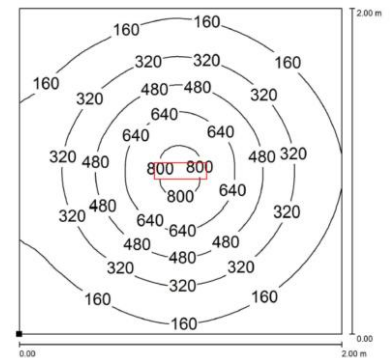

### PRODUCT FEATURES

<b>Power usage</b>	26,5 W
<b>Power supply</b>	24 Vdc
<b>Light source</b>	LED
<b>Electrical connection</b>	M12-T 4P Male
<b>Color temperature</b>	5000K, CRI 80
<b>Luminous flux</b>	2400 lm
<b>Efficiency</b>	91 lm/W
<b>Light beam angle</b>	120°
<b>Housing</b>	Anodized aluminum
<b>Front protection</b>	Tempered glass
<b>Protection index</b>	IP67 (compatible with NEMA TYPE 12)
<b>Impact resistance</b>	IK06
<b>Operating temperature</b>	-20°C to + 45°C (-04°F to +113°F)
<b>Weight</b>	1,45 kg (3,17 lb)
<b>Agency approvals</b>	cURus in compliance with UL2108, CSA C22.2, CE, RoHs
<b>Mounting</b>	HNFX01, HNFX03, HNFX02