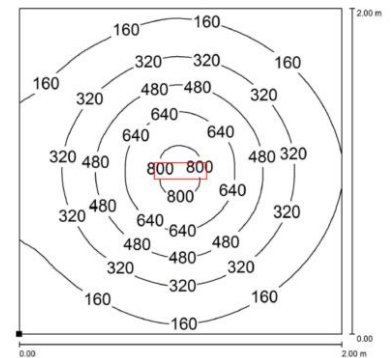

PRODUCT FEATURES

Power usage	26,5 W
Power supply	24 Vdc
Light source	LED
Electrical connection	Cable 3m (10ft)
Color temperature	5000K, CRI 80
Luminous flux	2400 lm
Efficiency	91 lm/W
Light beam angle	120°
Housing	Anodized aluminum
Front protection	Tempered glass
Protection index	IP67 (compatible with NEMA TYPE 12)
Impact resistance	IK06
Operating temperature	-20°C to + 45°C (-04°F to +113°F)
Weight	2,05 kg (4,48 lb)
Agency approvals	cURus in compliance with UL2108, CSA C22.2, CE, RoHs

Mounting

NOTE: Installation Height: 1m