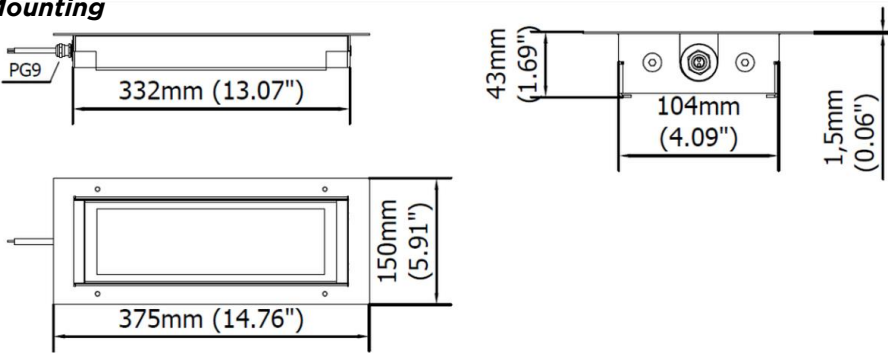

**PRODUCT FEATURES**

<b>Power usage</b>	26,5 W
<b>Power supply</b>	24 Vdc
<b>Light source</b>	LED
<b>Electrical connection</b>	Cable 3m (10ft)
<b>Color temperature</b>	5000K, CRI 80
<b>Luminous flux</b>	2400 lm
<b>Efficiency</b>	91 lm/W
<b>Light beam angle</b>	120°
<b>Housing</b>	Anodized aluminum
<b>Front protection</b>	Tempered glass
<b>Protection index</b>	IP67 (compatible with NEMA TYPE 12)
<b>Impact resistance</b>	IK06
<b>Operating temperature</b>	-20°C to + 45°C (-04°F to +113°F)
<b>Weight</b>	2,05 kg (4,48 lb)
<b>Agency approvals</b>	cURus in compliance with UL2108, CSA C22.2, CE, RoHs

**Mounting**

**NOTE:** Installation Height: 1m