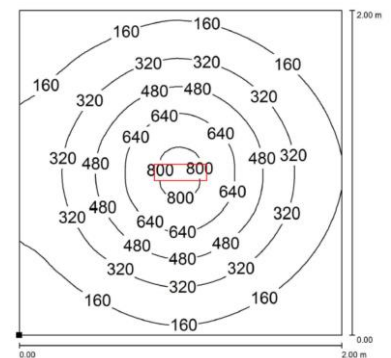

### PRODUCT FEATURES

<b>Power usage</b>	26,5 W
<b>Power supply</b>	24 Vdc
<b>Light source</b>	LED
<b>Electrical connection</b>	Cable 3m (10ft)
<b>Color temperature</b>	5000K, CRI 80
<b>Luminous flux</b>	2400 lm
<b>Efficiency</b>	91 lm/W
<b>Light beam angle</b>	120°
<b>Housing</b>	Anodized aluminum
<b>Front protection</b>	Tempered glass
<b>Protection index</b>	IP67 (compatible with NEMA TYPE 12)
<b>Impact resistance</b>	IK06
<b>Operating temperature</b>	-20°C to + 45°C (-04°F to +113°F)
<b>Weight</b>	1,85 kg (4,01 lb)
<b>Agency approvals</b>	cURus in compliance with UL2108, CSA C22.2, CE, RoHs
<b>Mounting</b>	HNFX01, HNFX03, HNFX02