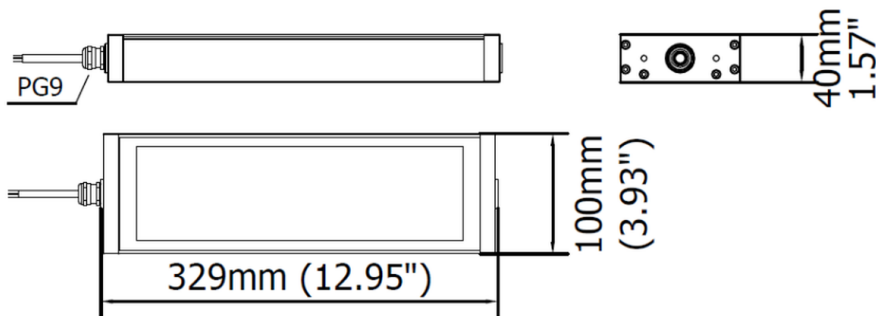

### PRODUCT FEATURES

<b>Power usage</b>	26,5 W
<b>Power supply</b>	24 Vdc
<b>Light source</b>	LED
<b>Electrical connection</b>	Cable 3m (10ft)
<b>Color temperature</b>	5000K, CRI 80
<b>Luminous flux</b>	2400 lm
<b>Efficiency</b>	91 lm/W
<b>Light beam angle</b>	120°
<b>Housing</b>	Anodized aluminum
<b>Front protection</b>	Tempered glass
<b>Protection index</b>	IP67 (compatible with NEMA TYPE 12)
<b>Impact resistance</b>	IK06
<b>Operating temperature</b>	-20°C to + 45°C (-04°F to +113°F)
<b>Weight</b>	1,85 kg (4,01 lb)
<b>Agency approvals</b>	cURus in compliance with UL2108, CSA C22.2, CE, RoHs
<b>Mounting</b>	HNFX01, HNFX03, HNFX02

**NOTE:** Installation Height: 1m