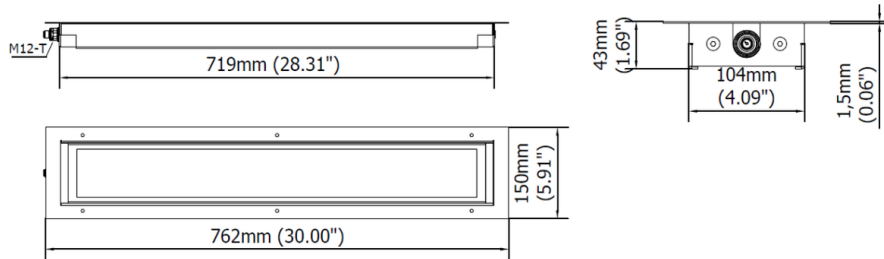

### PRODUCT FEATURES

<b>Power usage</b>	66,5 W
<b>Power supply</b>	24 Vdc
<b>Light source</b>	LED
<b>Electrical connection</b>	M12-T 4P Male
<b>Color temperature</b>	5000K, CRI 80
<b>Luminous flux</b>	6000 lm
<b>Efficiency</b>	90 lm/W
<b>Light beam angle</b>	120°
<b>Housing</b>	Anodized aluminum
<b>Front protection</b>	Tempered glass
<b>Protection index</b>	IP67 (compatible with NEMA TYPE 12)
<b>Impact resistance</b>	IK06
<b>Operating temperature</b>	-20°C to + 45°C (-04°F to +113°F)
<b>Weight</b>	3,80 kg (8,38 lb)
<b>Agency approvals</b>	cURus in compliance with UL2108, CSA C22.2, CE, RoHs

### Mounting

**NOTE:** Installation Height: 1m