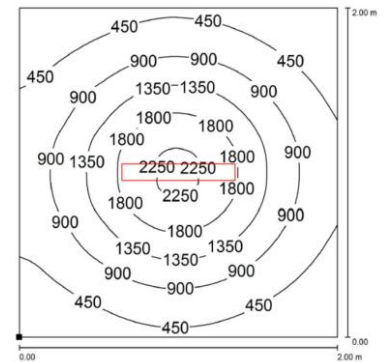

Mounting

NOTE: Installation Height: 1m