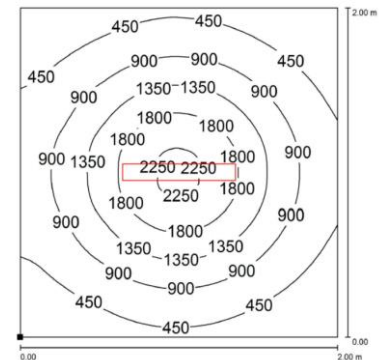

Mounting

NOTE: Installation Height: 1m