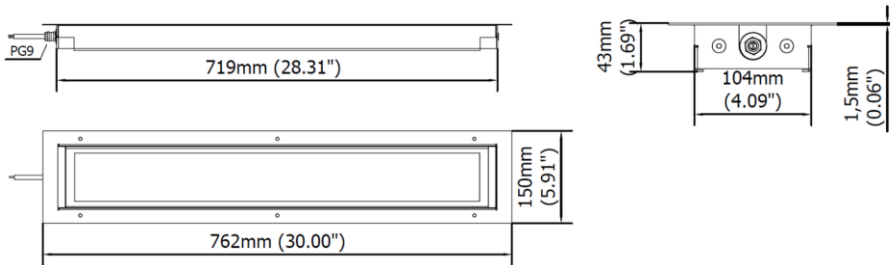

PRODUCT FEATURES

Power usage	66,5 W
Power supply	24 Vdc
Light source	LED
Electrical connection	Cable 3m (10ft)
Color temperature	5000K, CRI 80
Luminous flux	6000 lm
Efficiency	90 lm/W
Light beam angle	120°
Housing	Anodized aluminum
Front protection	Tempered glass
Protection index	IP67 (compatible with NEMA TYPE 12)
Impact resistance	IK06
Operating temperature	-20°C to + 45°C (-04°F to +113°F)
Weight	4,00 kg (8,82 lb)
Agency approvals	cURus in compliance with UL2108, CSA C22.2, CE, RoHs

Mounting

NOTE: Installation Height: 1m