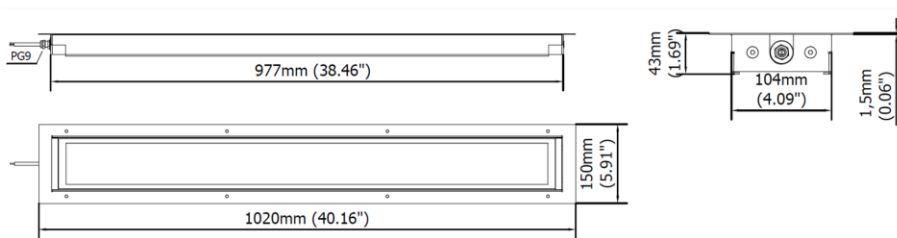

PRODUCT FEATURES

Power usage	93 W
Power supply	24 Vdc
Light source	LED
Electrical connection	Cable 3m (10ft)
Color temperature	5000K, CRI 80
Luminous flux	8400 lm
Efficiency	90 lm/W
Light beam angle	120°
Housing	Anodized aluminum
Front protection	Tempered glass
Protection index	IP67 (compatible with NEMA TYPE 12)
Impact resistance	IK06
Operating temperature	-20°C to + 45°C (-04°F to +113°F)
Weight	5,30 kg (11,68 lb)
Agency approvals	cURus in compliance with UL2108, CSA C22.2, CE, RoHs

Mounting

NOTE: Installation Height: 1m