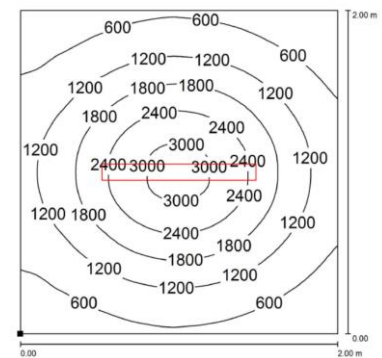

Mounting

NOTE: Installation Height: 1m