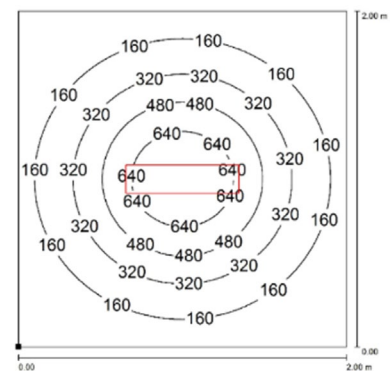

### PRODUCT FEATURES

<b>Power usage</b>	24 W
<b>Power supply</b>	24 Vdc
<b>Light source</b>	LED
<b>Electrical connection</b>	Cable 3m (10ft)
<b>Color temperature</b>	5000K, CRI 80
<b>Luminous flux</b>	2400 lm
<b>Efficiency</b>	100 lm/W
<b>Light beam angle</b>	120°
<b>Housing</b>	Anodized aluminum
<b>Front protection</b>	PMMA Prismatic
<b>Protection index</b>	IP40
<b>Impact resistance</b>	IK06
<b>Operating temperature</b>	-20°C to + 45°C (-04°F to +113°F)
<b>Weight</b>	2,35 kg (5,18 lb)
<b>Agency approvals</b>	CE, RoHS
<b>Mounting</b>	MZFX01, MZFX02

**NOTE:** Installation Height: 1m