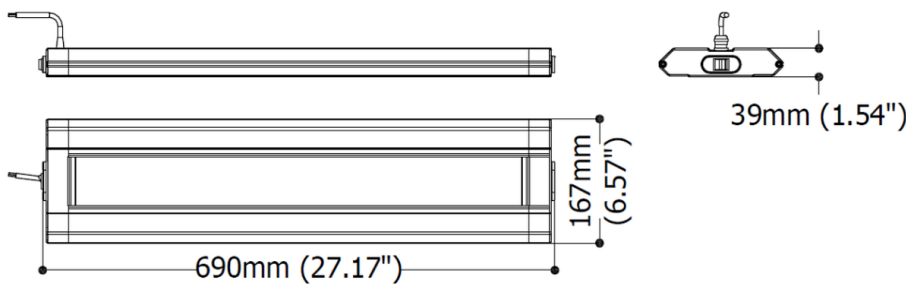

### PRODUCT FEATURES

<b>Power usage</b>	24 W
<b>Power supply</b>	24 Vdc
<b>Light source</b>	LED
<b>Electrical connection</b>	Cable 3m (10ft)
<b>Color temperature</b>	5000K, CRI 80
<b>Luminous flux</b>	2400 lm
<b>Efficiency</b>	100 lm/W
<b>Light beam angle</b>	120°
<b>Housing</b>	Anodized aluminum
<b>Front protection</b>	PMMA Prismatic
<b>Protection index</b>	IP40
<b>Impact resistance</b>	IK06
<b>Operating temperature</b>	-20°C to + 45°C (-04°F to +113°F)
<b>Weight</b>	2,35 kg (5,18 lb)
<b>Agency approvals</b>	CE, RoHS
<b>Mounting</b>	MZFX01, MZFX02

**NOTE:** Installation Height: 1m