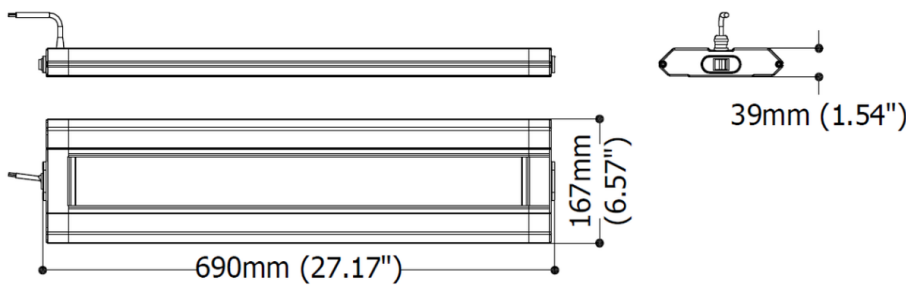

PRODUCT FEATURES

Power usage	24 W
Power supply	110 Vac
Light source	LED
Electrical connection	Cable 3m (10ft)
Color temperature	5000K, CRI 80
Luminous flux	2400 lm
Efficiency	100 lm/W
Light beam angle	120°
Housing	Anodized aluminum
Front protection	PMMA Prismatic
Protection index	IP40
Impact resistance	IK06
Operating temperature	-20°C to + 45°C (-04°F to +113°F)
Weight	2,55 kg (5,62 lb)
Agency approvals	CE, RoHS
Mounting	MZFX01, MZFX02

NOTE: Installation Height: 1m