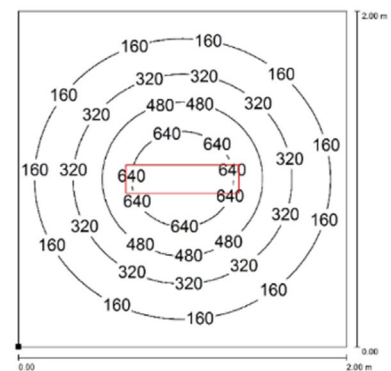

PRODUCT FEATURES

Power usage	24 W
Power supply	110 Vac
Light source	LED
Electrical connection	Cable 3m (10ft)
Color temperature	5000K, CRI 80
Luminous flux	2400 lm
Efficiency	100 lm/W
Light beam angle	120°
Housing	Anodized aluminum
Front protection	PMMA Prismatic
Protection index	IP40
Impact resistance	IK06
Operating temperature	-20°C to + 45°C (-04°F to +113°F)
Weight	2,55 kg (5,62 lb)
Agency approvals	CE, RoHS
Mounting	MZFX01, MZFX02

NOTE: Installation Height: 1m