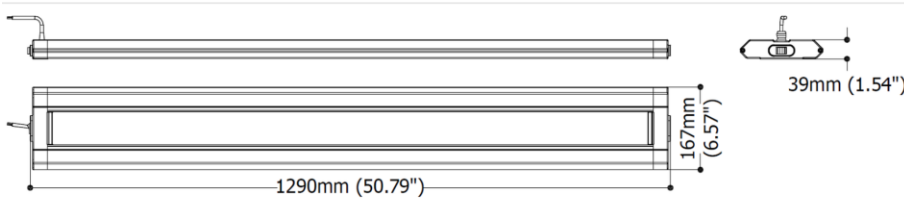

PRODUCT FEATURES

Power usage	48 W
Power supply	24 Vdc
Light source	LED
Electrical connection	Cable 3m (10ft)
Color temperature	5000K, CRI 80
Luminous flux	4800 lm
Efficiency	100 lm/W
Light beam angle	120°
Housing	Anodized aluminum
Front protection	PMMA Prismatic
Protection index	IP40
Impact resistance	IK06
Operating temperature	-20°C to + 45°C (-04°F to +113°F)
Weight	4,25 kg (9,37 lb)
Agency approvals	CE, RoHS
Mounting	MZFX01, MZFX02

NOTE: Installation Height: 1m