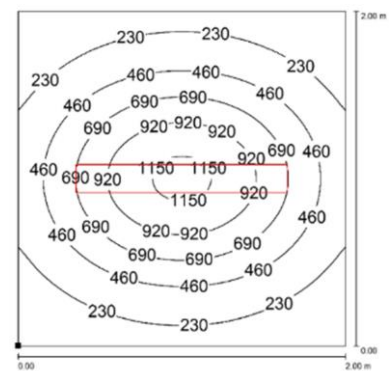

PRODUCT FEATURES

Power usage	48 W
Power supply	24 Vdc
Light source	LED
Electrical connection	Cable 3m (10ft)
Color temperature	5000K, CRI 80
Luminous flux	4800 lm
Efficiency	100 lm/W
Light beam angle	120°
Housing	Anodized aluminum
Front protection	PMMA Prismatic
Protection index	IP40
Impact resistance	IK06
Operating temperature	-20°C to + 45°C (-04°F to +113°F)
Weight	4,25 kg (9,37 lb)
Agency approvals	CE, RoHS
Mounting	MZFX01, MZFX02

NOTE: Installation Height: 1m