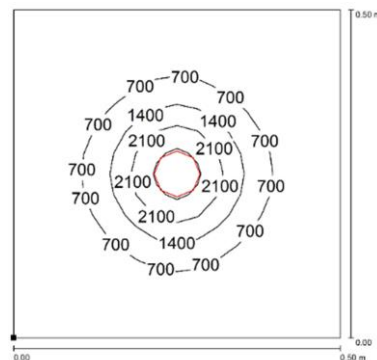

PRODUCT FEATURES

Power usage	3 W
Power supply	230 Vac
Light source	LED
Electrical connection	Cable 1.5 m (5 ft) SCHUKO
Color temperature	5000 K, CRI 80
Luminous flux	320 lm
Efficiency	107 lm/W
Light beam angle	25°
Housing	Painted aluminum
Front protection	PMMA Lens
Protection index	IP20
Impact resistance	-
Operating temperature	-20 °C to + 45 °C (-04 °F to +113 °F)
Weight	1,25 kg (2,71 lb)
Agency approvals	CE, RoHS
Mounting	CLAMP04, B02, SCREW