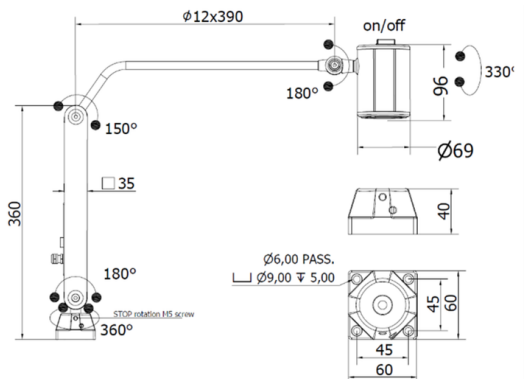

PRODUCT FEATURES

Power usage	3 W
Power supply	230 Vac
Light source	LED
Electrical connection	Cable 1.5 m (5 ft) SCHUKO
Color temperature	5000 K, CRI 80
Luminous flux	320 lm
Efficiency	107 lm/W
Light beam angle	25°
Housing	Painted aluminum
Front protection	PMMA Lens
Protection index	IP20
Impact resistance	-
Operating temperature	-20 °C to + 45 °C (-04 °F to +113 °F)
Weight	1,25 kg (2,71 lb)
Agency approvals	CE, RoHS
Mounting	CLAMP04, B02, SCREW

NOTE: Installation Height: 0,5m