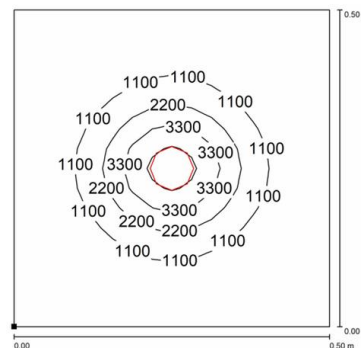

PRODUCT FEATURES

Power usage	3 W
Power supply	230 Vac
Light source	LED
Electrical connection	Cable 1.5 m (5 ft) SCHUKO
Color temperature	5000 K, CRI 80
Luminous flux	310 lm
Efficiency	103 lm/W
Light beam angle	40°
Housing	Painted aluminum
Front protection	PMMA Lens
Protection index	IP20
Impact resistance	-
Operating temperature	-20 °C to + 45 °C (-04 °F to +113 °F)
Weight	1,25 kg (2,71 lb)
Agency approvals	CE, RoHS
Mounting	CLAMP04, B02, SCREW