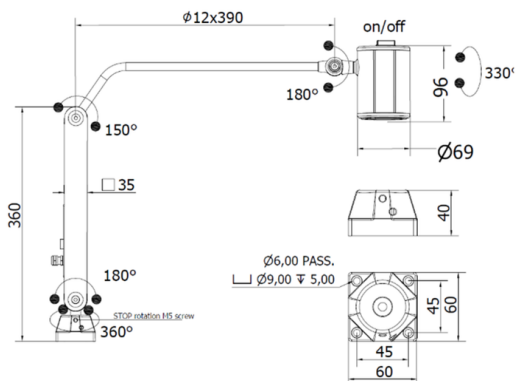

PRODUCT FEATURES

Power usage	3 W
Power supply	230 Vac
Light source	LED
Electrical connection	Cable 1.5 m (5 ft) SCHUKO
Color temperature	5000 K, CRI 80
Luminous flux	310 lm
Efficiency	103 lm/W
Light beam angle	40°
Housing	Painted aluminum
Front protection	PMMA Lens
Protection index	IP20
Impact resistance	-
Operating temperature	-20 °C to + 45 °C (-04 °F to +113 °F)
Weight	1,25 kg (2,71 lb)
Agency approvals	CE, RoHS
Mounting	CLAMP04, B02, SCREW

NOTE: Installation Height: 0,5m