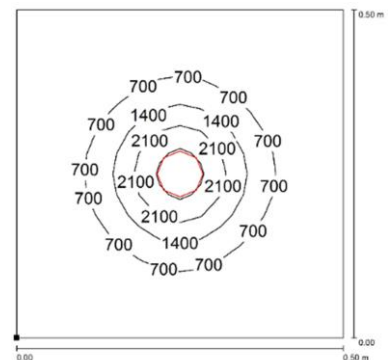

PRODUCT FEATURES

Power usage	3 W
Power supply	230 Vac
Light source	LED
Electrical connection	Cable 2 m(6.5 ft) Europlug
Color temperature	5000 K, CRI 80
Luminous flux	320 lm
Efficiency	107 lm/W
Light beam angle	25°
Housing	Painted aluminum
Front protection	PMMA Lens
Protection index	IP40
Impact resistance	-
Operating temperature	-20 °C to + 45 °C (-04 °F to +113 °F)
Weight	1,45 kg (3,17 lb)
Agency approvals	CE, RoHS
Mounting	CLAMP03, B01, SCREW

NOTE: Installation Height: 0,5m