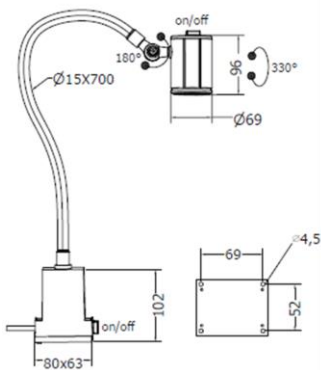

PRODUCT FEATURES

Power usage	3 W
Power supply	230 Vac
Light source	LED
Electrical connection	Cable 2 m(6.5 ft) Europlug
Color temperature	5000 K, CRI 80
Luminous flux	320 lm
Efficiency	107 lm/W
Light beam angle	25°
Housing	Painted aluminum
Front protection	PMMA Lens
Protection index	IP40
Impact resistance	-
Operating temperature	-20 °C to + 45 °C (-04 °F to +113 °F)
Weight	1,45 kg (3,17 lb)
Agency approvals	CE, RoHS
Mounting	CLAMP03, B01, SCREW

NOTE: Installation Height: 0,5m