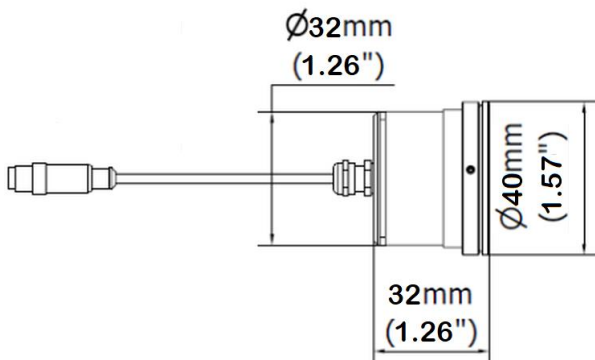

SR0124S02 100-240 Vac PS

SIRIO P 1 LED Panel Mount – 40°, Optik

Model P1.40.120.C3 - PRODUCT FEATURES

Power usage	3 W @ 700 mA
Power supply	100-240 Vac 700 mA with PSU A045
Light source	1 HIGH POWER LED
Electrical connection	Cable 10 Ft (3 m)
Color temperature	5000K, CRI 80
illuminance	1300 lux @ 20" (500 mm) Height
Efficiency	180 lumen → 60 lm/W
Light beam angle	40° Optics
Housing	Anodized aluminum
Front protection	Hardened glass
Protection index	IP68 - IP69
Impact resistance	IK06
Operating temperature	-20°C to + 45°C (-04°F to +113°F)
Weight	0,35 kg (0,77 lb)
Agency approvals	CE, RoHS
Mounting	Threaded ring

DIMENSIONS

ILLUMINANCE