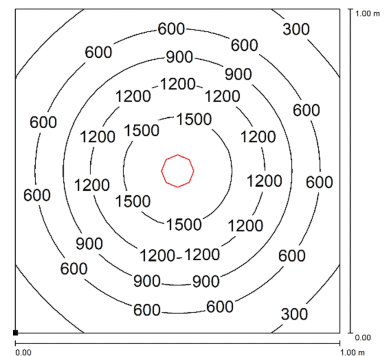

### PRODUCT FEATURES

<b>Power usage</b>	16 W
<b>Power supply</b>	12-24 Vdc
<b>Light source</b>	LED
<b>Electrical connection</b>	Cable 3 m (10 ft)
<b>Color temperature</b>	5000 K, CRI 80
<b>Luminous flux</b>	1450 lm
<b>Efficiency</b>	90 lm/W
<b>Light beam angle</b>	60°
<b>Housing</b>	Anodized aluminum
<b>Front protection</b>	Tempered glass
<b>Protection index</b>	IP67 - IP69 (compatible with NEMA TYPE 12)
<b>Impact resistance</b>	IK06
<b>Operating temperature</b>	-20 °C to + 45 °C (-04 °F to +113 °F)
<b>Weight</b>	0,75 kg (1,64 lb)
<b>Agency approvals</b>	cURus in compliance with UL2108, CSA C22.2, CE, RoHs
<b>Mounting</b>	SRQFX01(included)