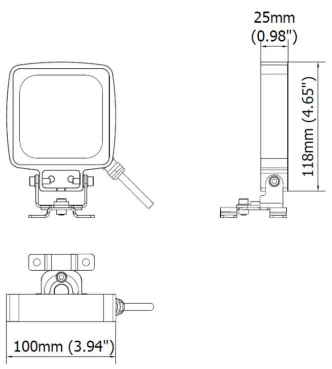

### PRODUCT FEATURES

<b>Power usage</b>	16 W
<b>Power supply</b>	12-24 Vdc
<b>Light source</b>	LED
<b>Electrical connection</b>	Cable 3 m (10 ft)
<b>Color temperature</b>	5000 K, CRI 80
<b>Luminous flux</b>	1450 lm
<b>Efficiency</b>	90 lm/W
<b>Light beam angle</b>	60°
<b>Housing</b>	Anodized aluminum
<b>Front protection</b>	Tempered glass
<b>Protection index</b>	IP67 - IP69 (compatible with NEMA TYPE 12)
<b>Impact resistance</b>	IK06
<b>Operating temperature</b>	-20 °C to + 45 °C (-04 °F to +113 °F)
<b>Weight</b>	0,75 kg (1,64 lb)
<b>Agency approvals</b>	cURus in compliance with UL2108, CSA C22.2, CE, RoHs
<b>Mounting</b>	SRQFX01(included)

**NOTE:** Installation Height: 1m